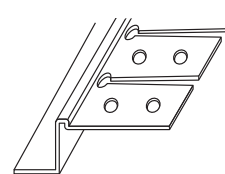

TRIM-TEX® PVC DRYWALL TRIMS

9.5 & 12.7 J-Bead

Shadow Bead

6.4mm Reveal Bead

12.7mm Reveal Bead

9.5 & 12.7 L-Bead

Archway L Bead

Architectural F Bead

Super Archway L Bead

Super L Bead

90mm Wall Fast Cap

Archway Shadow Bead 9.5mm

Archway Shadow Bead 12.7mm

Hide-away Expansion

Expansion Joint

Corner Bead

Magic Corner

Outside Splayed Corner Bead

Super Seal Tear Away L Bead

Access Door Bead

Wall Mounted Deflection Bead

Archway Corner Bead

90° Inside Corner

Ceiling Mounted Deflection Bead

Chalk Channel Tear Away

Architectural Access Door Bead

L.E.D Light Bead

Adjustable Inside Corner

14mm 22mm

Flexi-Grid Angles Available in White & Black

Assembly

25 x 15mm Shadow Ground