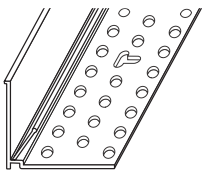

Super Archway L Bead

Super L Bead

90mm Wall Fast Cap

Archway Shadow Bead 9.5mm

Archway Shadow Bead 12.7mm

Hide-away Expansion

Expansion Joint

Corner Bead

Magic Corner

Outside Splayed Corner Bead

Super Seal Tear Away L Bead

Access Door Bead

Wall Mounted Deflection Bead

Archway Corner Bead

90° Inside Corner

Ceiling Mounted Deflection Bead

Chalk Channel Tear Away

Architectural Access Door Bead

L.E.D Light Bead

Adjustable Inside Corner

14mm 22mm

Flexi-Grid Angles Available in White & Black

Assembly

25 x 15mm Shadow Ground