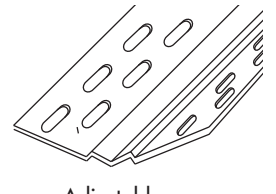

Super Archway L Bead

Super L Bead

90mm Wall Fast Cap

Archway Shadow Bead 9.5mm

Archway Shadow Bead 12.7mm

Hide-away Expansion

Expansion Joint

Corner Bead

Magic Corner

Outside Splayed Corner Bead

Super Seal Tear Away L Bead

Access Door Bead

Wall Mounted Deflection Bead

Archway Corner Bead

90° Inside Corner

Ceiling Mounted Deflection Bead

Chalk Channel Tear Away

Architectural Access Door Bead

L.E.D Light Bead

Adjustable Inside Corner

14mm 22mm

Flexi-Grid Angles Available in White & Black

Assembly

25 x 15mm Shadow Ground