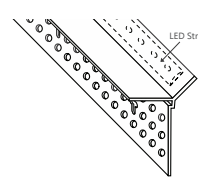

Super Archway L Bead

Super L Bead

90mm Wall Fast Cap

Archway Shadow Bead 9.5mm

Archway Shadow Bead 12.7mm

Hide-away Expansion

Expansion Joint

Corner Bead

Magic Corner

Outside Splayed Corner Bead

Super Seal Tear Away L Bead

Access Door Bead

Wall Mounted Deflection Bead

Archway Corner Bead

90° Inside Corner

Ceiling Mounted Deflection Bead

Chalk Channel Tear Away

Architectural Access Door Bead

L.E.D Light Bead

Adjustable Inside Corner

14mm 22mm

Flexi-Grid Angles Available in White & Black

Assembly

25 x 15mm Shadow Ground