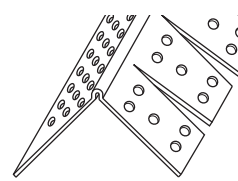

Super Archway L Bead

Super L Bead

90mm Wall Fast Cap

Archway Shadow Bead 9.5mm

Archway Shadow Bead 12.7mm

Hide-away Expansion

Expansion Joint

Corner Bead

Magic Corner

Outside Splayed Corner Bead

Super Seal Tear Away L Bead

Access Door Bead

Wall Mounted Deflection Bead

Archway Corner Bead

90° Inside Corner

Ceiling Mounted Deflection Bead

Chalk Channel Tear Away

Architectural Access Door Bead

L.E.D Light Bead

Adjustable Inside Corner

14mm 22mm

Flexi-Grid Angles Available in White & Black

Assembly

25 x 15mm Shadow Ground