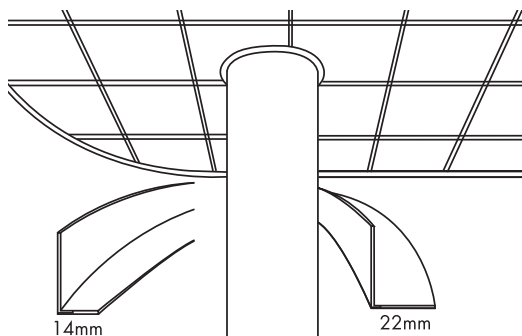

Magic Corner

Outside Splayed Corner Bead

Super Seal Tear Away L Bead

Access Door Bead

Wall Mounted Deflection Bead

Archway Corner Bead

90° Inside Corner

Ceiling Mounted Deflection Bead

Chalk Channel Tear Away

Architectural Access Door Bead

L.E.D Light Bead

Adjustable Inside Corner

14mm 22mm

Flexi-Grid Angles Available in White & Black

Assembly

25 x 15mm Shadow Ground

25 x 20mm Shadow Ground

ALL DRAWINGS NOT TO SCALE