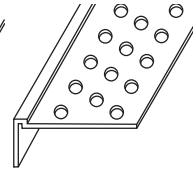

TRIM-TEX® PVC DRYWALL TRIMS

9.5 & 12.7 J-Bead

Shadow Bead

6.4mm Reveal Bead

12.7mm Reveal Bead

9.5 & 12.7 L-Bead

Archway L Bead

Architectural F Bead

Super Archway L Bead

Super L Bead

90mm Wall Fast Cap

Archway Shadow Bead 9.5mm

Archway Shadow Bead 12.7mm

Hide-away Expansion

Expansion Joint

Corner Bead

Magic Corner

Outside Splayed Corner Bead

Super Seal Tear Away L Bead

Access Door Bead

Wall Mounted Deflection Bead

Archway Corner Bead

90° Inside Corner

Ceiling Mounted Deflection Bead

Chalk Channel Tear Away

Architectural Access Door Bead

L.E.D Light Bead

Adjustable Inside Corner

14mm 22mm

Flexi-Grid Angles Available in White & Black

Assembly

25 x 15mm Shadow Ground