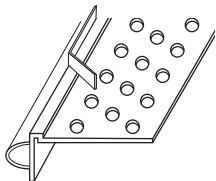

Super Archway L Bead

Super L Bead

90mm Wall Fast Cap

Archway Shadow Bead 9.5mm

Archway Shadow Bead 12.7mm

Hide-away Expansion

Expansion Joint

Corner Bead

Magic Corner

Outside Splayed Corner Bead

Super Seal Tear Away L Bead

Access Door Bead

Wall Mounted Deflection Bead

Archway Corner Bead

90° Inside Corner

Ceiling Mounted Deflection Bead

Chalk Channel Tear Away

Architectural Access Door Bead

L.E.D Light Bead

Adjustable Inside Corner

14mm 22mm

Flexi-Grid Angles Available in White & Black

Assembly

25 x 15mm Shadow Ground