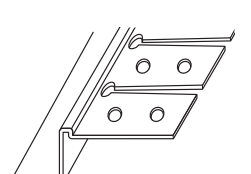

Super Archway L Bead

Super L Bead

90mm Wall Fast Cap

Archway Shadow Bead 9.5mm

Archway Shadow Bead 12.7mm

Hide-away Expansion

Expansion Joint

Corner Bead

Magic Corner

Outside Splayed Corner Bead

Super Seal Tear Away L Bead

Access Door Bead

Wall Mounted Deflection Bead

Archway Corner Bead

90° Inside Corner

Ceiling Mounted Deflection Bead

Chalk Channel Tear Away

Architectural Access Door Bead

L.E.D Light Bead

Adjustable Inside Corner

14mm 22mm

Flexi-Grid Angles Available in White & Black

Assembly

25 x 15mm Shadow Ground