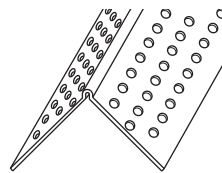

TRIM-TEX® PVC DRYWALL TRIMS

9.5 & 12.7 J-Bead

Shadow Bead

6.4mm Reveal Bead

12.7mm Reveal Bead

9.5 & 12.7 L-Bead

Archway L Bead

Architectural F Bead

Super Archway L Bead

Super L Bead

90mm Wall Fast Cap

Archway Shadow Bead 9.5mm

Archway Shadow Bead 12.7mm

Hide-away Expansion

Expansion Joint

Corner Bead

Magic Corner

Outside Splayed Corner Bead

Super Seal Tear Away L Bead

Access Door Bead

Wall Mounted Deflection Bead

Archway Corner Bead

90° Inside Corner

Ceiling Mounted Deflection Bead

Chalk Channel Tear Away

Architectural Access Door Bead

L.E.D Light Bead

Adjustable Inside Corner

14mm 22mm

Flexi-Grid Angles Available in White & Black

Assembly

25 x 15mm Shadow Ground