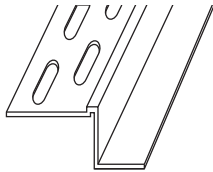

TRIM-TEX® PVC DRYWALL TRIMS

9.5 & 12.7 J-Bead

Shadow Bead

6.4mm Reveal Bead

12.7mm Reveal Bead

9.5 & 12.7 L-Bead

Archway L Bead

Architectural F Bead

Super Archway L Bead

Super L Bead

90mm Wall Fast Cap

Archway Shadow Bead 9.5mm

Archway Shadow Bead 12.7mm

Hide-away Expansion

Expansion Joint

Corner Bead

Magic Corner

Outside Splayed Corner Bead

Super Seal Tear Away L Bead

Access Door Bead

Wall Mounted Deflection Bead

Archway Corner Bead

90° Inside Corner

Ceiling Mounted Deflection Bead

Chalk Channel Tear Away

Architectural Access Door Bead

L.E.D Light Bead

Adjustable Inside Corner

14mm 22mm

Flexi-Grid Angles Available in White & Black

Assembly

25 x 15mm Shadow Ground