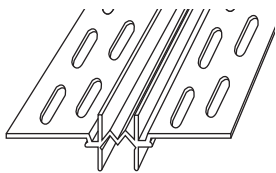

Super Archway L Bead

Super L Bead

90mm Wall Fast Cap

Archway Shadow Bead 9.5mm

Archway Shadow Bead 12.7mm

Hide-away Expansion

Expansion Joint

Corner Bead

Magic Corner

Outside Splayed Corner Bead

Super Seal Tear Away L Bead

Access Door Bead

Wall Mounted Deflection Bead

Archway Corner Bead

90° Inside Corner

Ceiling Mounted Deflection Bead

Chalk Channel Tear Away

Architectural Access Door Bead

L.E.D Light Bead

Adjustable Inside Corner

14mm 22mm

Flexi-Grid Angles Available in White & Black

Assembly

25 x 15mm Shadow Ground