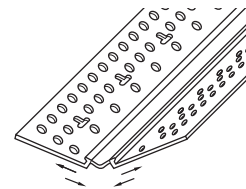

TRIM-TEX® PVC DRYWALL TRIMS

9.5 & 12.7 J-Bead

Shadow Bead

6.4mm Reveal Bead

12.7mm Reveal Bead

9.5 & 12.7 L-Bead

Archway L Bead

Architectural F Bead

Super Archway L Bead

Super L Bead

90mm Wall Fast Cap

Archway Shadow Bead 9.5mm

Archway Shadow Bead 12.7mm

Hide-away Expansion

Expansion Joint

Corner Bead

Magic Corner

Outside Splayed Corner Bead

Super Seal Tear Away L Bead

Access Door Bead

Wall Mounted Deflection Bead

Archway Corner Bead

90° Inside Corner

Ceiling Mounted Deflection Bead

Chalk Channel Tear Away

Architectural Access Door Bead

L.E.D Light Bead

Adjustable Inside Corner

14mm 22mm

Flexi-Grid Angles Available in White & Black

Assembly

25 x 15mm Shadow Ground