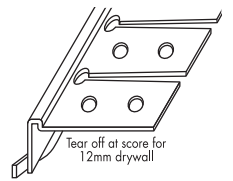

TRIM-TEX® PVC DRYWALL TRIMS

9.5 & 12.7 J-Bead

Shadow Bead

6.4mm Reveal Bead

12.7mm Reveal Bead

9.5 & 12.7 L-Bead

Archway L Bead

Architectural F Bead

Super Archway L Bead

Super L Bead

90mm Wall Fast Cap

Archway Shadow Bead 9.5mm

Archway Shadow Bead 12.7mm

Hide-away Expansion

Expansion Joint

Corner Bead

Magic Corner

Outside Splayed Corner Bead

Super Seal Tear Away L Bead

Access Door Bead

Wall Mounted Deflection Bead

Archway Corner Bead

90° Inside Corner

Ceiling Mounted Deflection Bead

Chalk Channel Tear Away

Architectural Access Door Bead

L.E.D Light Bead

Adjustable Inside Corner

14mm 22mm

Flexi-Grid Angles Available in White & Black

Assembly

25 x 15mm Shadow Ground