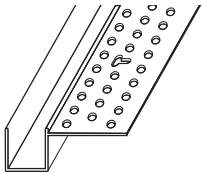

TRIM-TEX® PVC DRYWALL TRIMS

9.5 & 12.7 J-Bead

Shadow Bead

6.4mm Reveal Bead

12.7mm Reveal Bead

9.5 & 12.7 L-Bead

Archway L Bead

Architectural F Bead

Super Archway L Bead

Super L Bead

90mm Wall Fast Cap

Archway Shadow Bead 9.5mm

Archway Shadow Bead 12.7mm

Hide-away Expansion

Expansion Joint

Corner Bead

Magic Corner

Outside Splayed Corner Bead

Super Seal Tear Away L Bead

Access Door Bead

Wall Mounted Deflection Bead

Archway Corner Bead

90° Inside Corner

Ceiling Mounted Deflection Bead

Chalk Channel Tear Away

Architectural Access Door Bead

L.E.D Light Bead

Adjustable Inside Corner

14mm 22mm

Flexi-Grid Angles Available in White & Black

Assembly

25 x 15mm Shadow Ground