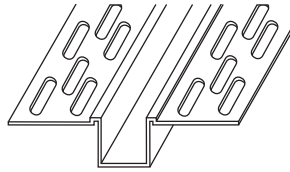

TRIM-TEX® PVC DRYWALL TRIMS

9.5 & 12.7 J-Bead

Shadow Bead

6.4mm Reveal Bead

12.7mm Reveal Bead

9.5 & 12.7 L-Bead

Archway L Bead

Architectural F Bead

Super Archway L Bead

Super L Bead

90mm Wall Fast Cap

Archway Shadow Bead 9.5mm

Archway Shadow Bead 12.7mm

Hide-away Expansion

Expansion Joint

Corner Bead

Magic Corner

Outside Splayed Corner Bead

Super Seal Tear Away L Bead

Access Door Bead

Wall Mounted Deflection Bead

Archway Corner Bead

90° Inside Corner

Ceiling Mounted Deflection Bead

Chalk Channel Tear Away

Architectural Access Door Bead

L.E.D Light Bead

Adjustable Inside Corner

14mm 22mm

Flexi-Grid Angles Available in White & Black

Assembly

25 x 15mm Shadow Ground