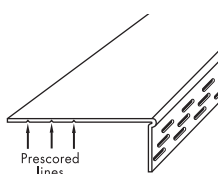

TRIM-TEX® PVC DRYWALL TRIMS

9.5 & 12.7 J-Bead

Shadow Bead

6.4mm Reveal Bead

12.7mm Reveal Bead

9.5 & 12.7 L-Bead

Archway L Bead

Architectural F Bead

Super Archway L Bead

Super L Bead

90mm Wall Fast Cap

Archway Shadow Bead 9.5mm

Archway Shadow Bead 12.7mm

Hide-away Expansion

Expansion Joint

Corner Bead

Magic Corner

Outside Splayed Corner Bead

Super Seal Tear Away L Bead

Access Door Bead

Wall Mounted Deflection Bead

Archway Corner Bead

90° Inside Corner

Ceiling Mounted Deflection Bead

Chalk Channel Tear Away

Architectural Access Door Bead

L.E.D Light Bead

Adjustable Inside Corner

14mm 22mm

Flexi-Grid Angles Available in White & Black

Assembly

25 x 15mm Shadow Ground