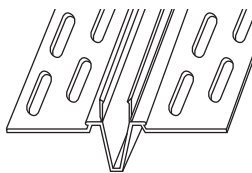

TRIM-TEX® PVC DRYWALL TRIMS

9.5 & 12.7 J-Bead

Shadow Bead

6.4mm Reveal Bead

12.7mm Reveal Bead

9.5 & 12.7 L-Bead

Archway L Bead

Architectural F Bead

Super Archway L Bead

Super L Bead

90mm Wall Fast Cap

Archway Shadow Bead 9.5mm

Archway Shadow Bead 12.7mm

Hide-away Expansion

Expansion Joint

Corner Bead

Magic Corner

Outside Splayed Corner Bead

Super Seal Tear Away L Bead

Access Door Bead

Wall Mounted Deflection Bead

Archway Corner Bead

90° Inside Corner

Ceiling Mounted Deflection Bead

Chalk Channel Tear Away

Architectural Access Door Bead

L.E.D Light Bead

Adjustable Inside Corner

14mm 22mm

Flexi-Grid Angles Available in White & Black

Assembly

25 x 15mm Shadow Ground