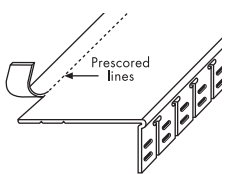

TRIM-TEX® PVC DRYWALL TRIMS

9.5 & 12.7 J-Bead

Shadow Bead

6.4mm Reveal Bead

12.7mm Reveal Bead

9.5 & 12.7 L-Bead

Archway L Bead

Architectural F Bead

Super Archway L Bead

Super L Bead

90mm Wall Fast Cap

Archway Shadow Bead 9.5mm

Archway Shadow Bead 12.7mm

Hide-away Expansion

Expansion Joint

Corner Bead

Magic Corner

Outside Splayed Corner Bead

Super Seal Tear Away L Bead

Access Door Bead

Wall Mounted Deflection Bead

Archway Corner Bead

90° Inside Corner

Ceiling Mounted Deflection Bead

Chalk Channel Tear Away

Architectural Access Door Bead

L.E.D Light Bead

Adjustable Inside Corner

14mm 22mm

Flexi-Grid Angles Available in White & Black

Assembly

25 x 15mm Shadow Ground