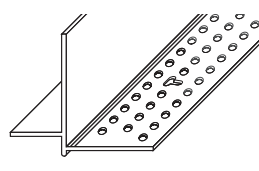

Super Archway L Bead

Super L Bead

90mm Wall Fast Cap

Archway Shadow Bead 9.5mm

Archway Shadow Bead 12.7mm

Hide-away Expansion

Expansion Joint

Corner Bead

Magic Corner

Outside Splayed Corner Bead

Super Seal Tear Away L Bead

Access Door Bead

Wall Mounted Deflection Bead

Archway Corner Bead

90° Inside Corner

Ceiling Mounted Deflection Bead

Chalk Channel Tear Away

Architectural Access Door Bead

L.E.D Light Bead

Adjustable Inside Corner

14mm 22mm

Flexi-Grid Angles Available in White & Black

Assembly

25 x 15mm Shadow Ground