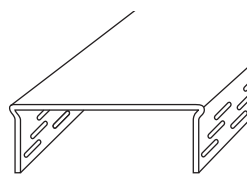

TRIM-TEX® PVC DRYWALL TRIMS

9.5 & 12.7 J-Bead

Shadow Bead

6.4mm Reveal Bead

12.7mm Reveal Bead

9.5 & 12.7 L-Bead

Archway L Bead

Architectural F Bead

Super Archway L Bead

Super L Bead

90mm Wall Fast Cap

Archway Shadow Bead 9.5mm

Archway Shadow Bead 12.7mm

Hide-away Expansion

Expansion Joint

Corner Bead

Magic Corner

Outside Splayed Corner Bead

Super Seal Tear Away L Bead

Access Door Bead

Wall Mounted Deflection Bead

Archway Corner Bead

90° Inside Corner

Ceiling Mounted Deflection Bead

Chalk Channel Tear Away

Architectural Access Door Bead

L.E.D Light Bead

Adjustable Inside Corner

14mm 22mm

Flexi-Grid Angles Available in White & Black

Assembly

25 x 15mm Shadow Ground