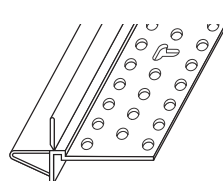

Super Archway L Bead

Super L Bead

90mm Wall Fast Cap

Archway Shadow Bead 9.5mm

Archway Shadow Bead 12.7mm

Hide-away Expansion

Expansion Joint

Corner Bead

Magic Corner

Outside Splayed Corner Bead

Super Seal Tear Away L Bead

Access Door Bead

Wall Mounted Deflection Bead

Archway Corner Bead

90° Inside Corner

Ceiling Mounted Deflection Bead

Chalk Channel Tear Away

Architectural Access Door Bead

L.E.D Light Bead

Adjustable Inside Corner

14mm 22mm

Flexi-Grid Angles Available in White & Black

Assembly

25 x 15mm Shadow Ground