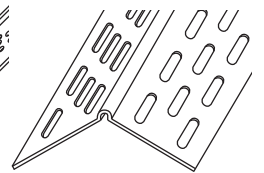

TRIM-TEX® PVC DRYWALL TRIMS

9.5 & 12.7 J-Bead

Shadow Bead

6.4mm Reveal Bead

12.7mm Reveal Bead

9.5 & 12.7 L-Bead

Archway L Bead

Architectural F Bead

Super Archway L Bead

Super L Bead

90mm Wall Fast Cap

Archway Shadow Bead 9.5mm

Archway Shadow Bead 12.7mm

Hide-away Expansion

Expansion Joint

Corner Bead

Magic Corner

Outside Splayed Corner Bead

Super Seal Tear Away L Bead

Access Door Bead

Wall Mounted Deflection Bead

Archway Corner Bead

90° Inside Corner

Ceiling Mounted Deflection Bead

Chalk Channel Tear Away

Architectural Access Door Bead

L.E.D Light Bead

Adjustable Inside Corner

14mm 22mm

Flexi-Grid Angles Available in White & Black

Assembly

25 x 15mm Shadow Ground