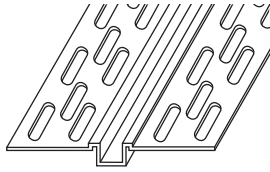

TRIM-TEX® PVC DRYWALL TRIMS

9.5 & 12.7 J-Bead

Shadow Bead

6.4mm Reveal Bead

12.7mm Reveal Bead

9.5 & 12.7 L-Bead

Archway L Bead

Architectural F Bead

Super Archway L Bead

Super L Bead

90mm Wall Fast Cap

Archway Shadow Bead 9.5mm

Archway Shadow Bead 12.7mm

Hide-away Expansion

Expansion Joint

Corner Bead

Magic Corner

Outside Splayed Corner Bead

Super Seal Tear Away L Bead

Access Door Bead

Wall Mounted Deflection Bead

Archway Corner Bead

90° Inside Corner

Ceiling Mounted Deflection Bead

Chalk Channel Tear Away

Architectural Access Door Bead

L.E.D Light Bead

Adjustable Inside Corner

14mm 22mm

Flexi-Grid Angles Available in White & Black

Assembly

25 x 15mm Shadow Ground