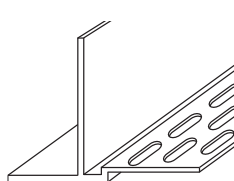

Super Archway L Bead

Super L Bead

90mm Wall Fast Cap

Archway Shadow Bead 9.5mm

Archway Shadow Bead 12.7mm

Hide-away Expansion

Expansion Joint

Corner Bead

Magic Corner

Outside Splayed Corner Bead

Super Seal Tear Away L Bead

Access Door Bead

Wall Mounted Deflection Bead

Archway Corner Bead

90° Inside Corner

Ceiling Mounted Deflection Bead

Chalk Channel Tear Away

Architectural Access Door Bead

L.E.D Light Bead

Adjustable Inside Corner

14mm 22mm

Flexi-Grid Angles Available in White & Black

Assembly

25 x 15mm Shadow Ground