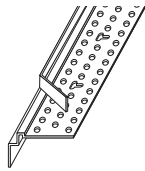

Super Archway L Bead

Super L Bead

90mm Wall Fast Cap

Archway Shadow Bead 9.5mm

Archway Shadow Bead 12.7mm

Hide-away Expansion

Expansion Joint

Corner Bead

Magic Corner

Outside Splayed Corner Bead

Super Seal Tear Away L Bead

Access Door Bead

Wall Mounted Deflection Bead

Archway Corner Bead

90° Inside Corner

Ceiling Mounted Deflection Bead

Chalk Channel Tear Away

Architectural Access Door Bead

L.E.D Light Bead

Adjustable Inside Corner

14mm 22mm

Flexi-Grid Angles Available in White & Black

Assembly

25 x 15mm Shadow Ground