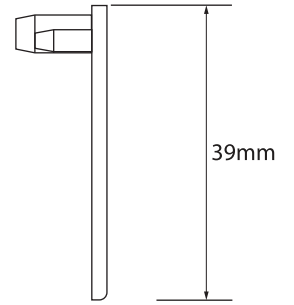

Surface Light Trough 40 with diffuser

Length = 4,530m

Back View

Side View

40mm Light Diffuser

END CAP

ACTUAL SIZE

ASSEMBLY

Recommended L.E.D strip: 14.4 watt, 120 spots per metre.
4000K - Natural White