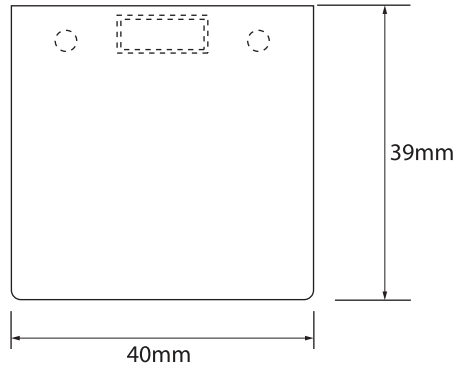

Surface Light Trough 40 with diffuser

Length = 4,530m

Back View

Side View

40mm Light Diffuser

END CAP

ACTUAL SIZE

ASSEMBLY

Recommended L.E.D strip: 14.4 watt, 120 spots per metre.
4000K - Natural White