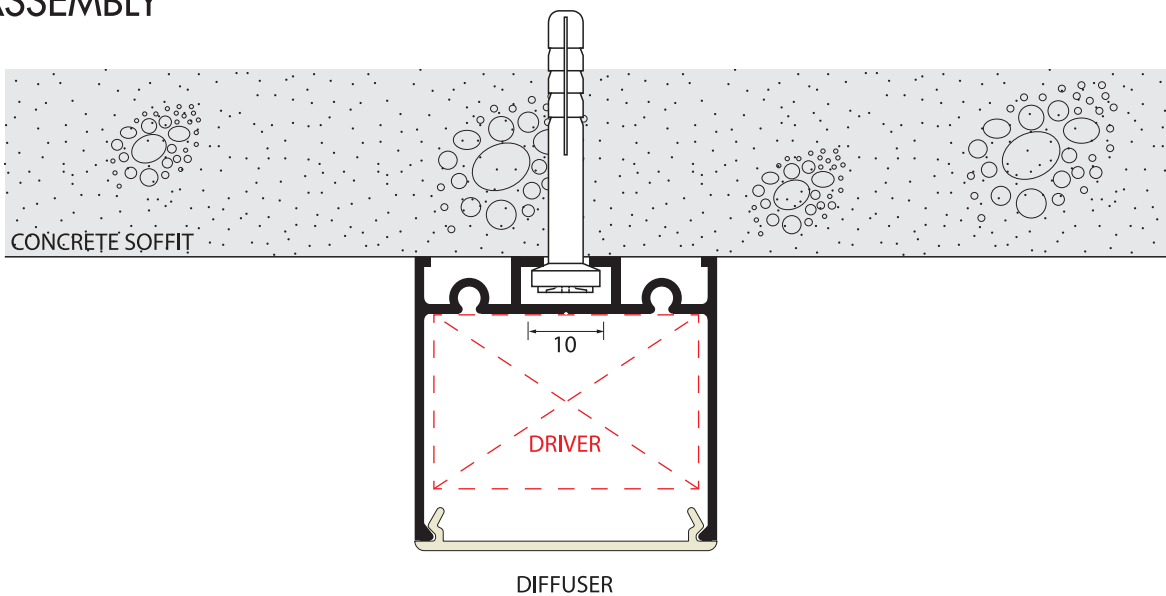

Surface Light Trough 40 with diffuser

Length = 4,530m

Back View

Side View

40mm Light Diffuser

END CAP

ACTUAL SIZE

ASSEMBLY

Recommended L.E.D strip: 14.4 watt, 120 spots per metre.
4000K - Natural White