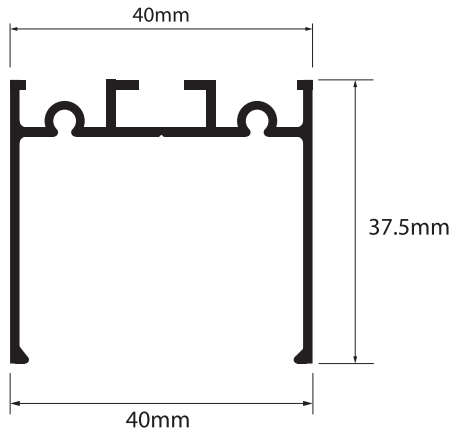

Surface Light Trough 40 with diffuser

Length = 4,530m

Back View

Side View

40mm Light Diffuser

END CAP

ACTUAL SIZE

ASSEMBLY

Recommended L.E.D strip: 14.4 watt, 120 spots per metre.
4000K - Natural White