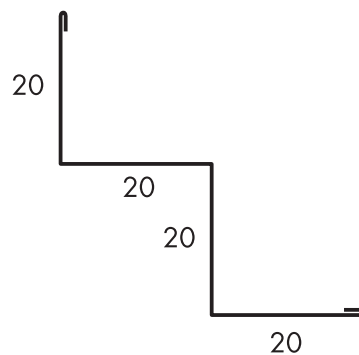

CKM EXPOSED TEE GRID CEILING SYSTEM CORNICE TRIMS

Wall Angle - White
3,600mm - 19 x 22 x 0,4mm

Wall Angle - White
3,600mm - 24 x 24 x 0,4mm

Shadowline Trim - White
3,600mm - 20 x 20 x 20 x 20 x 0,5mm