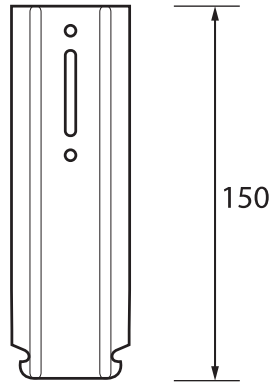

# PLASTERBOARD STEEL BRANDING SYSTEM

Steel Branding

Direct Fixing Bracket

Joiner

Galvanised Angles

38mm Bulkhead Channel

ALL DRAWINGS ACTUAL SIZE