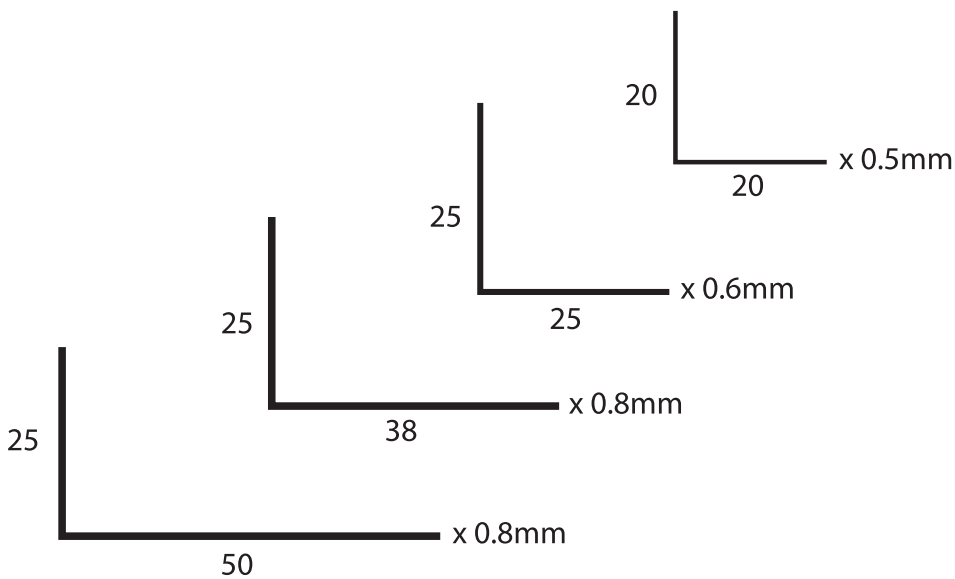

# PLASTERBOARD STEEL BRANDING SYSTEM

Steel Branding

Direct Fixing Bracket

Joiner

Galvanised Angles

38mm Bulkhead Channel

ALL DRAWINGS ACTUAL SIZE