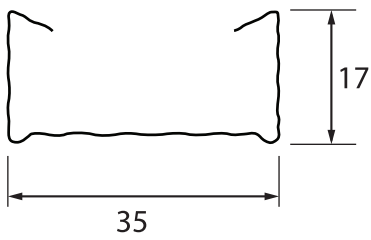

# PLASTERBOARD STEEL BRANDING SYSTEM

Steel Branding

Direct Fixing Bracket

Joiner

Galvanised Angles

38mm Bulkhead Channel

ALL DRAWINGS ACTUAL SIZE