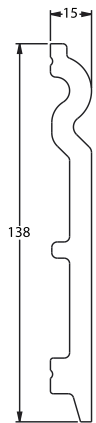

PANEL MOULDING PX103

PANEL MOULDING PX120

PANEL MOULDING PX164

PANEL MOULDING PX169

CORNICE MOULDING CX132

Available in Flex

CORNICE MOULDING CX133

CORNICE MOULDING CX161

SKIRTING SX104

SKIRTING SX105

Available in Flex

SKIRTING SX118

Available in Flex

SKIRTING SX137

SKIRTING SX138

SKIRTING SX165

Available in Flex

SKIRTING - MULTI FUNCTION DX157

Also available in Flex

SKIRTING - MULTI FUNCTION DX159

SKIRTING - MULTI FUNCTION DX162

SKIRTING - MULTI FUNCTION DX163

PLINTH - D330LR

Width:	41mm
Height:	160mm
Length:	126mm