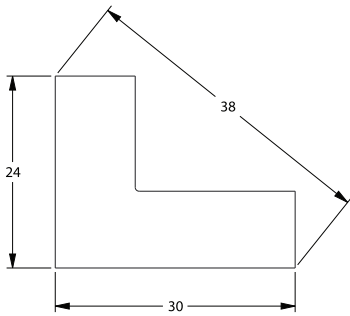

PANEL MOULDING PX164