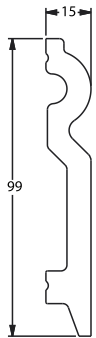

SKIRTING SX104

SKIRTING SX105

Available in Flex

SKIRTING SX118

Available in Flex

SKIRTING SX137

SKIRTING SX138

SKIRTING SX165

Available in Flex

SKIRTING - MULTI FUNCTION DX157

Also available in Flex

SKIRTING - MULTI FUNCTION DX159

SKIRTING - MULTI FUNCTION DX162

SKIRTING - MULTI FUNCTION DX163

PLINTH - D330LR

Width:	41mm
Height:	160mm
Length:	126mm