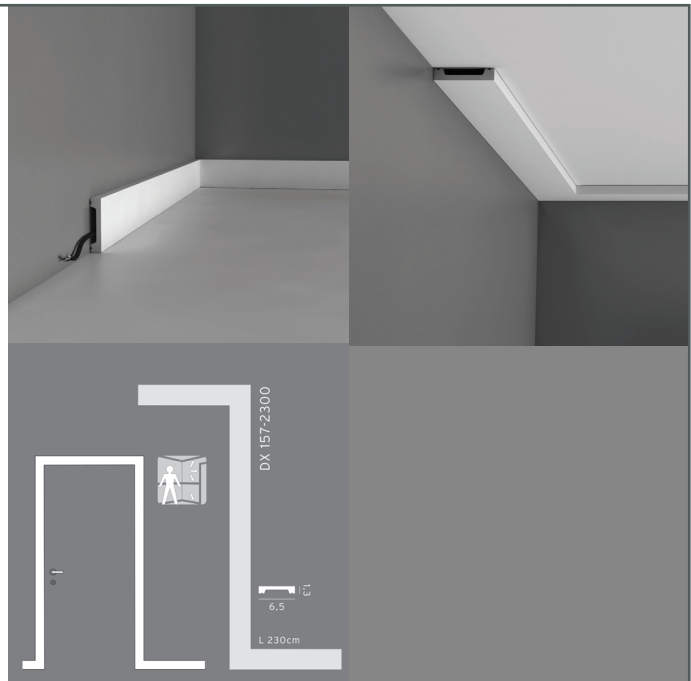

SKIRTING SX104

SKIRTING SX105

Available in Flex

SKIRTING SX118

Available in Flex

SKIRTING SX137

SKIRTING SX138

SKIRTING SX165

Available in Flex

SKIRTING - MULTI FUNCTION DX157

Also available in Flex

SKIRTING - MULTI FUNCTION DX159

SKIRTING - MULTI FUNCTION DX162

SKIRTING - MULTI FUNCTION DX163

PLINTH - D330LR

Width:	41mm
Height:	160mm
Length:	126mm