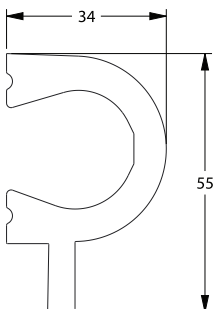

PANEL MOULDING PX169