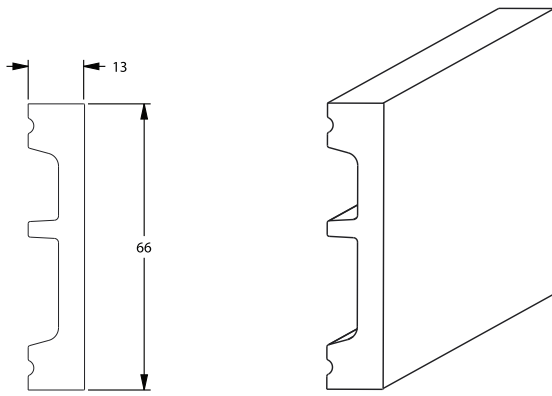

SKIRTING SX104

SKIRTING SX105

Available in Flex

SKIRTING SX118

Available in Flex

SKIRTING SX137

SKIRTING SX138

SKIRTING SX165

Available in Flex

SKIRTING - MULTI FUNCTION DX157

Also available in Flex

SKIRTING - MULTI FUNCTION DX159

SKIRTING - MULTI FUNCTION DX162

SKIRTING - MULTI FUNCTION DX163

PLINTH - D330LR

Width:	41mm
Height:	160mm
Length:	126mm