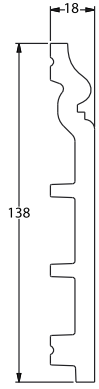

SKIRTING SX104

SKIRTING SX105

Available in Flex

SKIRTING SX118

Available in Flex

SKIRTING SX137

SKIRTING SX138

SKIRTING SX165

Available in Flex

SKIRTING - MULTI FUNCTION DX157

Also available in Flex

SKIRTING - MULTI FUNCTION DX159

SKIRTING - MULTI FUNCTION DX162

SKIRTING - MULTI FUNCTION DX163

PLINTH - D330LR

Width:	41mm
Height:	160mm
Length:	126mm