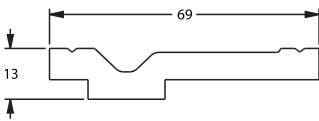

SKIRTING SX104

SKIRTING SX105

Available in Flex

SKIRTING SX118

Available in Flex

SKIRTING SX137

SKIRTING SX138

SKIRTING SX165

Available in Flex

SKIRTING - MULTI FUNCTION DX157

Also available in Flex

SKIRTING - MULTI FUNCTION DX159

SKIRTING - MULTI FUNCTION DX162

SKIRTING - MULTI FUNCTION DX163

PLINTH - D330LR

Width:	41mm
Height:	160mm
Length:	126mm