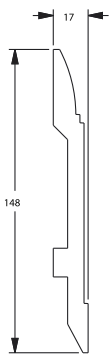

PANEL MOULDING PX103

PANEL MOULDING PX120

PANEL MOULDING PX164

PANEL MOULDING PX169

CORNICE MOULDING CX132

Available in Flex

CORNICE MOULDING CX133

CORNICE MOULDING CX161

SKIRTING SX104

SKIRTING SX105

Available in Flex

SKIRTING SX118

Available in Flex

SKIRTING SX137

SKIRTING SX138

SKIRTING SX165

Available in Flex

SKIRTING - MULTI FUNCTION DX157

Also available in Flex

SKIRTING - MULTI FUNCTION DX159

SKIRTING - MULTI FUNCTION DX162

SKIRTING - MULTI FUNCTION DX163

PLINTH - D330LR

Width:	41mm
Height:	160mm
Length:	126mm