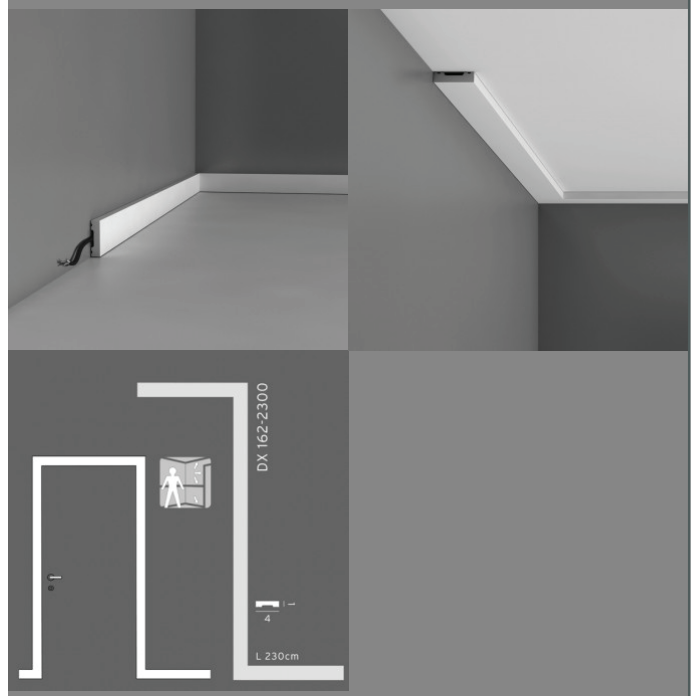

Available in Flex

SKIRTING - MULTI FUNCTION DX157

Also available in Flex

SKIRTING - MULTI FUNCTION DX159

SKIRTING - MULTI FUNCTION DX162

SKIRTING - MULTI FUNCTION DX163

PLINTH - D330LR

Width:	41mm
Height:	160mm
Length:	126mm