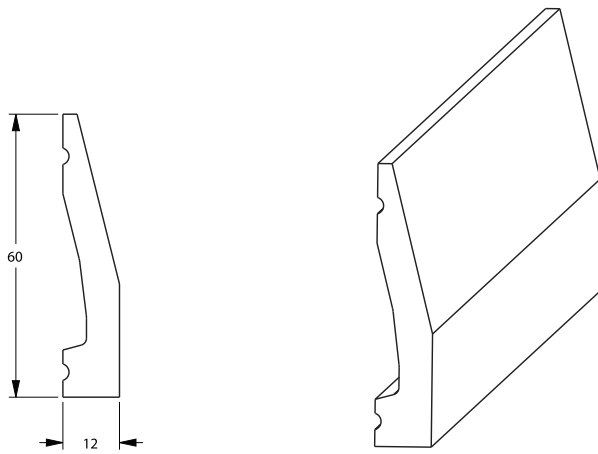

Available in Flex

SKIRTING - MULTI FUNCTION DX157

Also available in Flex

SKIRTING - MULTI FUNCTION DX159

SKIRTING - MULTI FUNCTION DX162

SKIRTING - MULTI FUNCTION DX163

PLINTH - D330LR

Width:	41mm
Height:	160mm
Length:	126mm