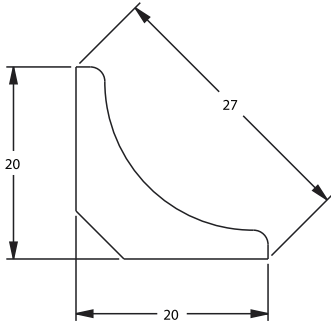

CORNICE MOULDING CX133