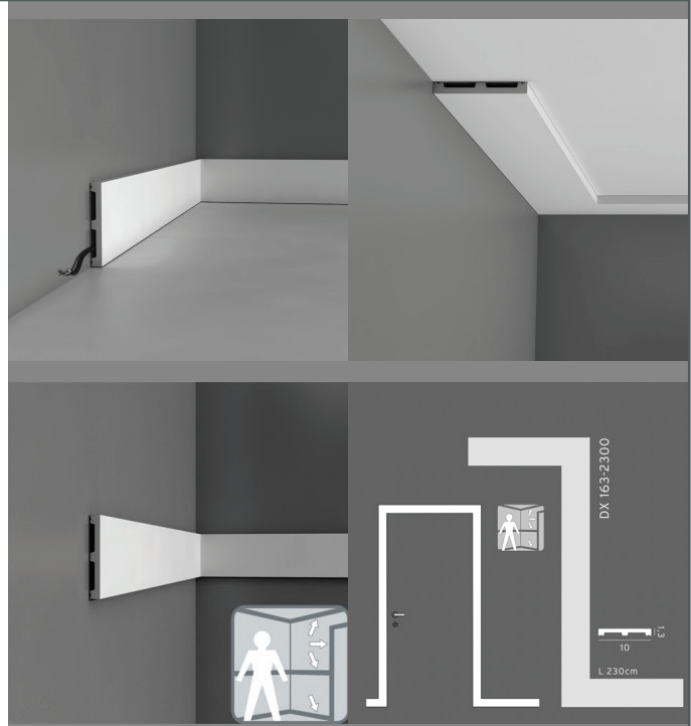

Available in Flex

SKIRTING - MULTI FUNCTION DX157

Also available in Flex

SKIRTING - MULTI FUNCTION DX159

SKIRTING - MULTI FUNCTION DX162

SKIRTING - MULTI FUNCTION DX163

PLINTH - D330LR

Width:	41mm
Height:	160mm
Length:	126mm