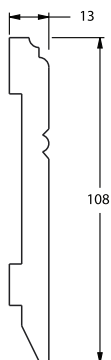

PANEL MOULDING PX103

PANEL MOULDING PX120

PANEL MOULDING PX164

PANEL MOULDING PX169

CORNICE MOULDING CX132

Available in Flex

CORNICE MOULDING CX133

CORNICE MOULDING CX161

SKIRTING SX104

SKIRTING SX105

Available in Flex

SKIRTING SX118

Available in Flex

SKIRTING SX137

SKIRTING SX138

SKIRTING SX165

Available in Flex

SKIRTING - MULTI FUNCTION DX157

Also available in Flex

SKIRTING - MULTI FUNCTION DX159

SKIRTING - MULTI FUNCTION DX162

SKIRTING - MULTI FUNCTION DX163

PLINTH - D330LR

Width:	41mm
Height:	160mm
Length:	126mm