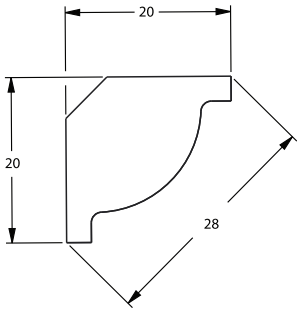

CORNICE MOULDING CX132

Available in Flex