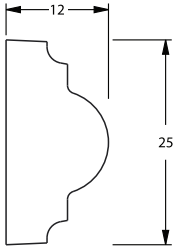

PANEL MOULDING PX103