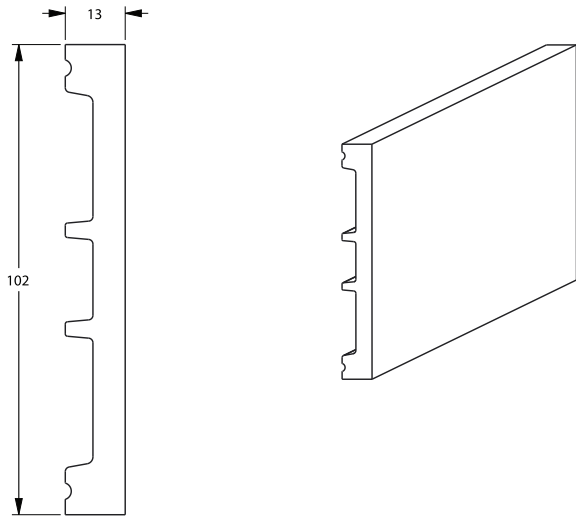

Available in Flex

SKIRTING - MULTI FUNCTION DX157

Also available in Flex

SKIRTING - MULTI FUNCTION DX159

SKIRTING - MULTI FUNCTION DX162

SKIRTING - MULTI FUNCTION DX163

PLINTH - D330LR

Width:	41mm
Height:	160mm
Length:	126mm