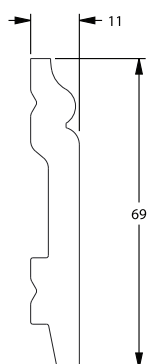

SKIRTING SX104

SKIRTING SX105

Available in Flex

SKIRTING SX118

Available in Flex

SKIRTING SX137

SKIRTING SX138

SKIRTING SX165

Available in Flex

SKIRTING - MULTI FUNCTION DX157

Also available in Flex

SKIRTING - MULTI FUNCTION DX159

SKIRTING - MULTI FUNCTION DX162

SKIRTING - MULTI FUNCTION DX163

PLINTH - D330LR

Width:	41mm
Height:	160mm
Length:	126mm