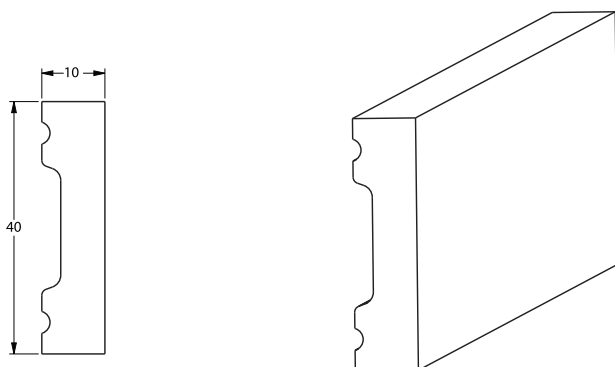

Available in Flex

SKIRTING - MULTI FUNCTION DX157

Also available in Flex

SKIRTING - MULTI FUNCTION DX159

SKIRTING - MULTI FUNCTION DX162

SKIRTING - MULTI FUNCTION DX163

PLINTH - D330LR

Width:	41mm
Height:	160mm
Length:	126mm