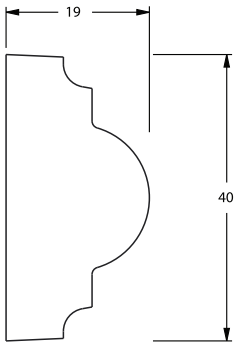

PANEL MOULDING PX164

PANEL MOULDING PX120