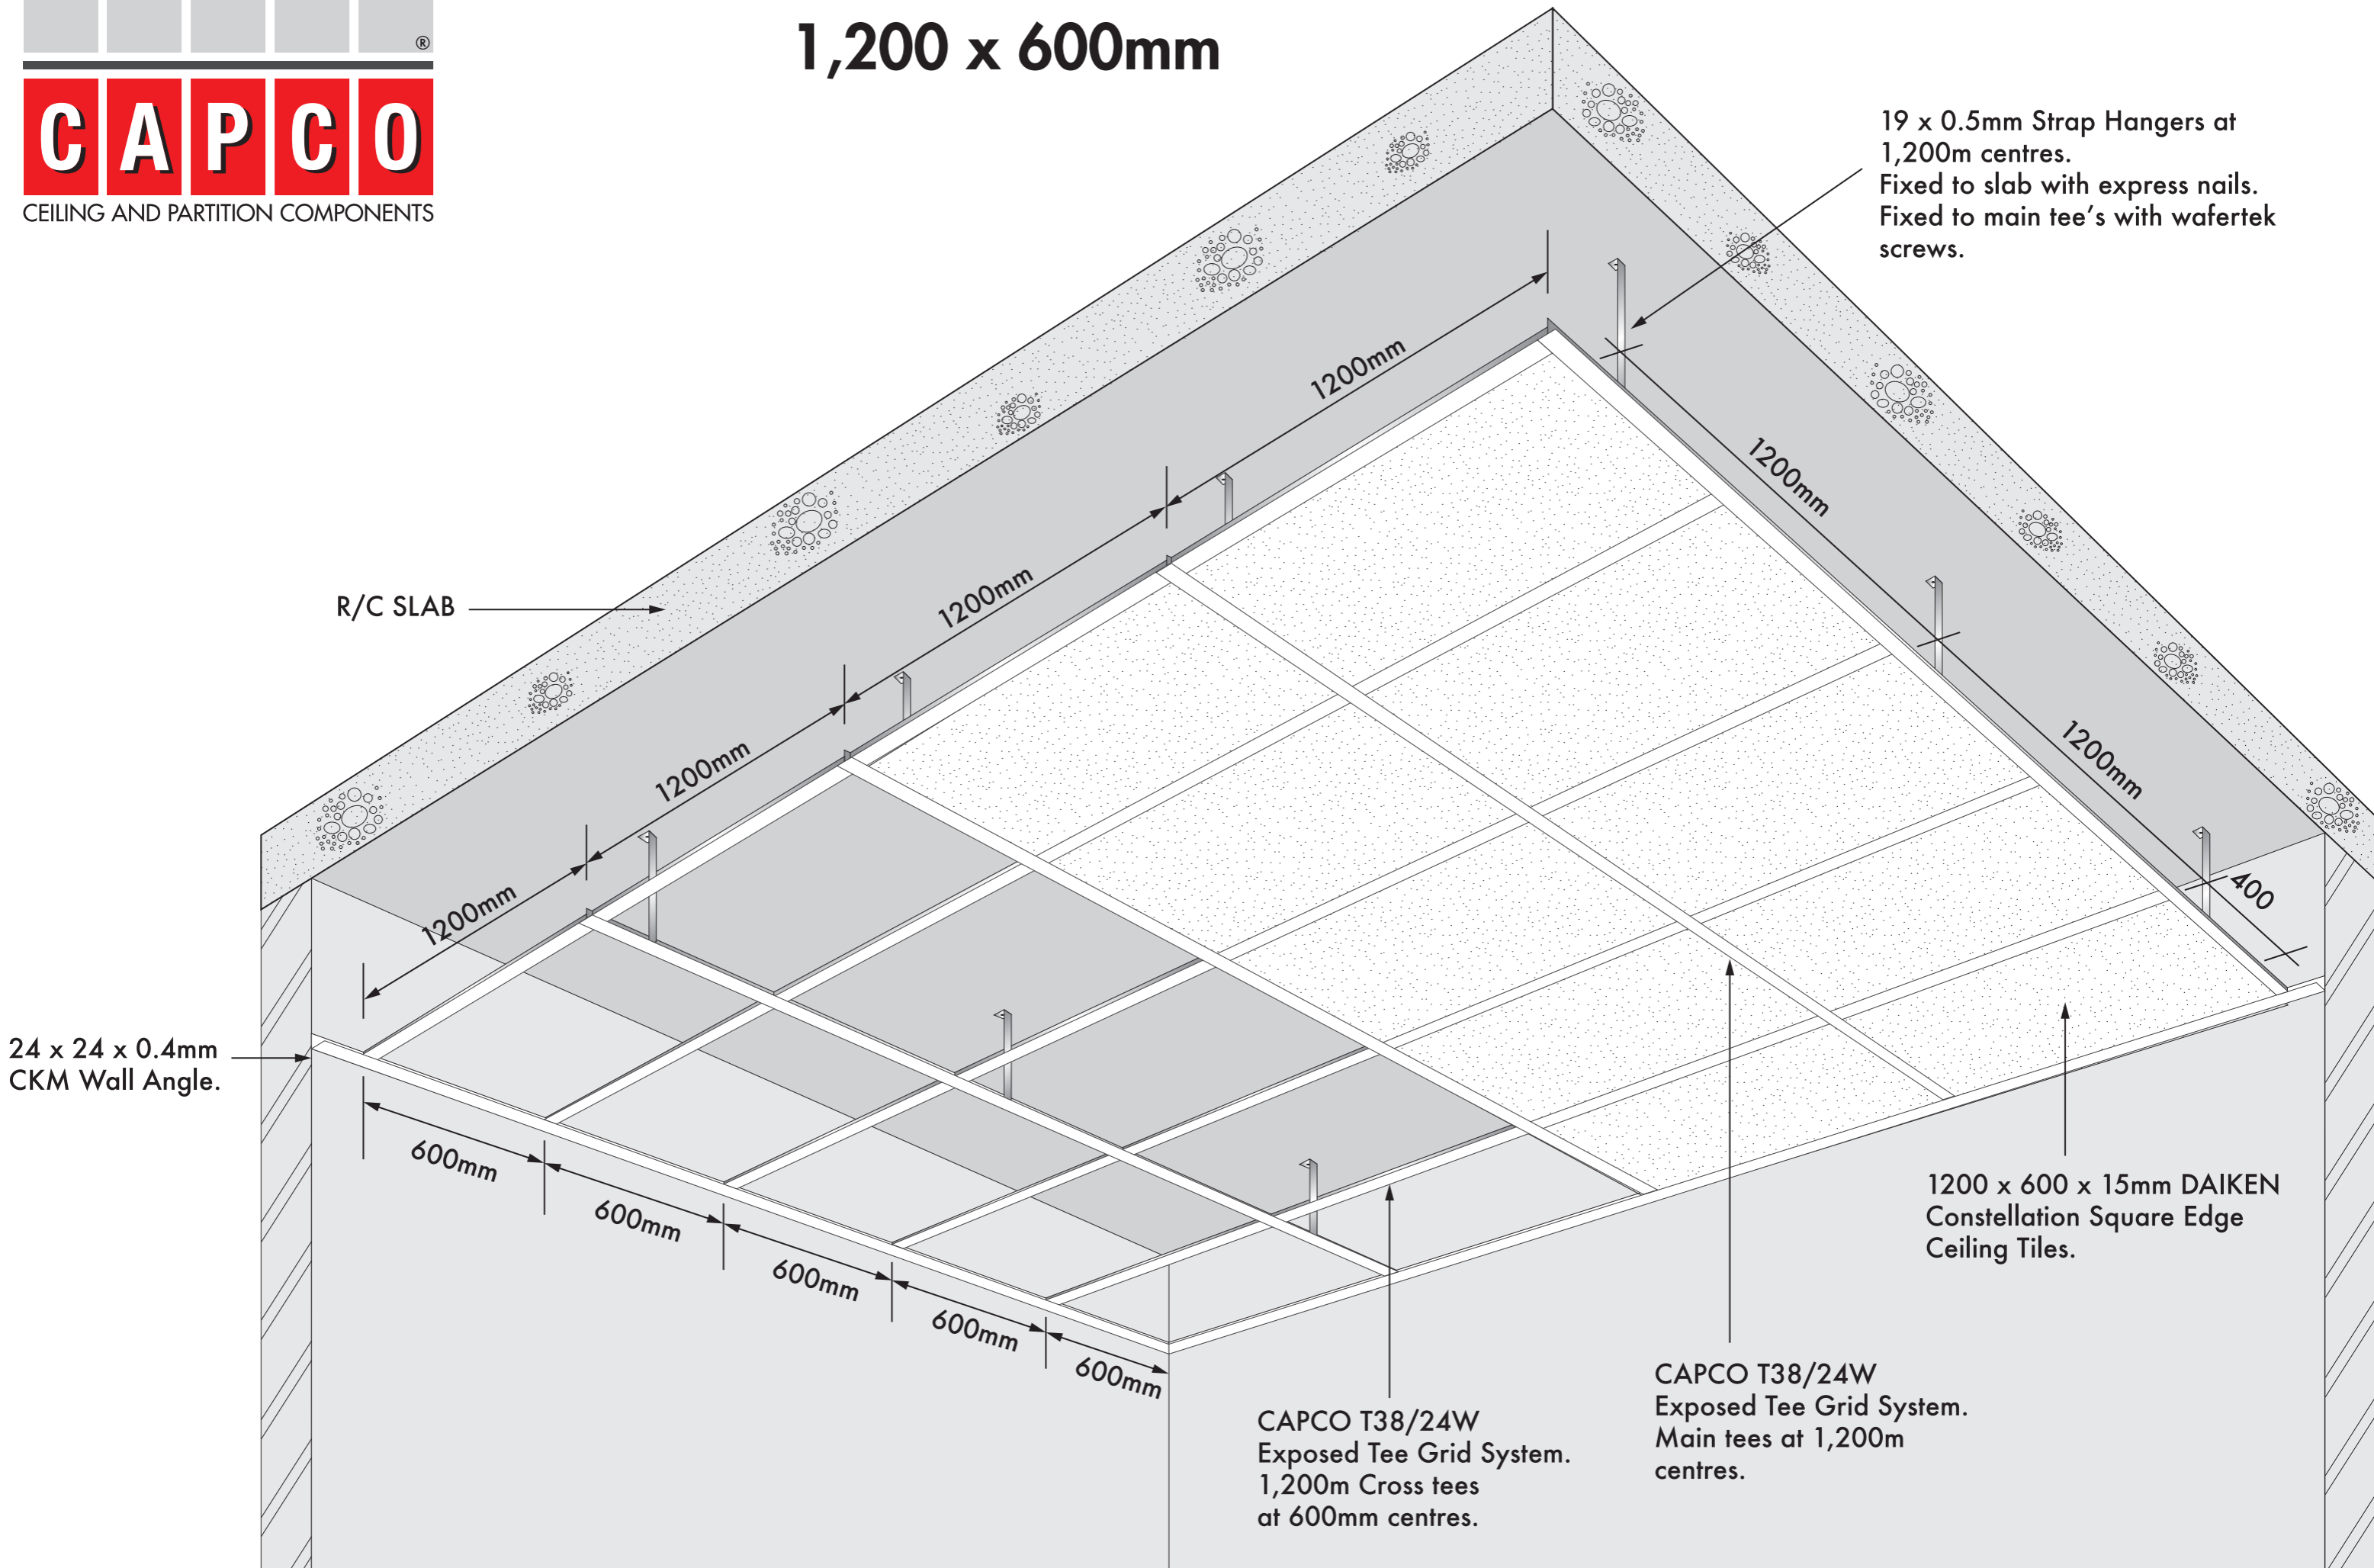

# CAPCO: CKM T38/24W EXPOSED TEE GRID SYSTEM

## 1,200 x 600mm

19 x 0.5mm Strap Hangers at 1,200m centres. Fixed to slab with express nails. Fixed to main tee's with wafertek screws.

R/C SLAB

24 x 24 x 0.4mm CKM Wall Angle.

1200 x 600 x 15mm DAIKEN Constellation Square Edge Ceiling Tiles.

CAPCO T38/24W Exposed Tee Grid System. 1,200m Cross tees at 600mm centres.

CAPCO T38/24W Exposed Tee Grid System. Main tees at 1,200m centres.