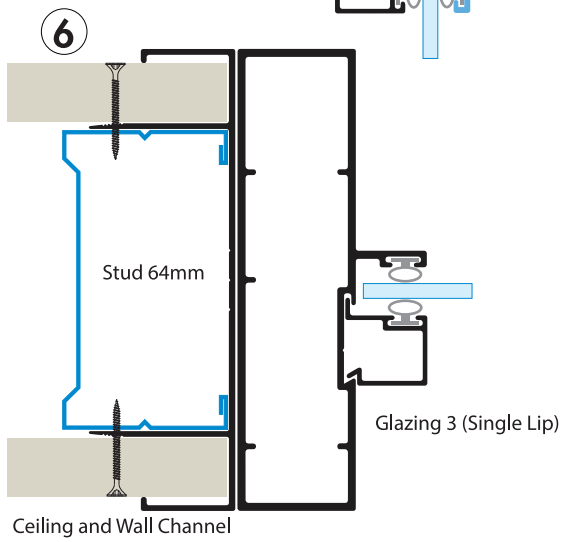

**BETA EXECUTIVE**

**DRYWALL**

***ELEVATION: DOOR & FULL HEIGHT GLAZED PANELS***

***90mm System***

# BASIC CROSS SECTIONS 90mm System

# BETA<sup>®</sup> EXECUTIVE DRYWALL SYSTEM 90mm

Glazing 3 (Single Lip)

76 & 90mm Reversible Door Jamb 1.

90mm Reversible Door Jamb 2.

Reversible Glazing.

90mm Adaptor Section.

Spigot

Glazing 4 (Double Lip)

Door Gasket

ALL DRAWINGS ACTUAL SIZE