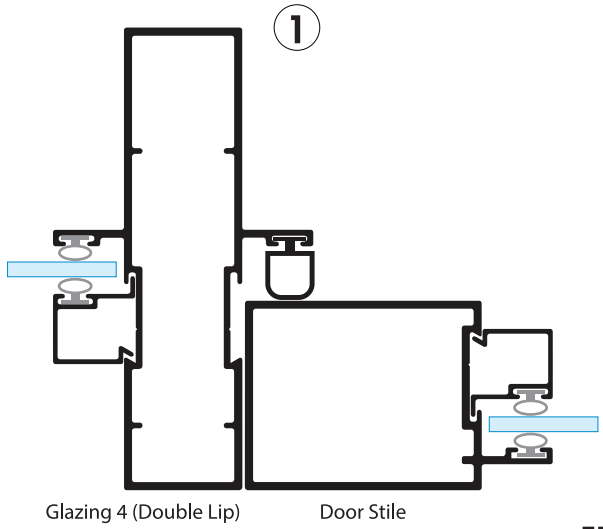

**BETA EXECUTIVE**

**DRYWALL**

***ELEVATION: DOOR & FULL HEIGHT GLAZED PANELS***

***90mm System***

# BASIC CROSS SECTIONS 90mm System

# BETA<sup>®</sup> EXECUTIVE DRYWALL SYSTEM 90mm

Glazing 3 (Single Lip)

76 & 90mm Reversible Door Jamb 1.

90mm Reversible Door Jamb 2.

Reversible Glazing.

90mm Adaptor Section.

Spigot

Glazing 4 (Double Lip)