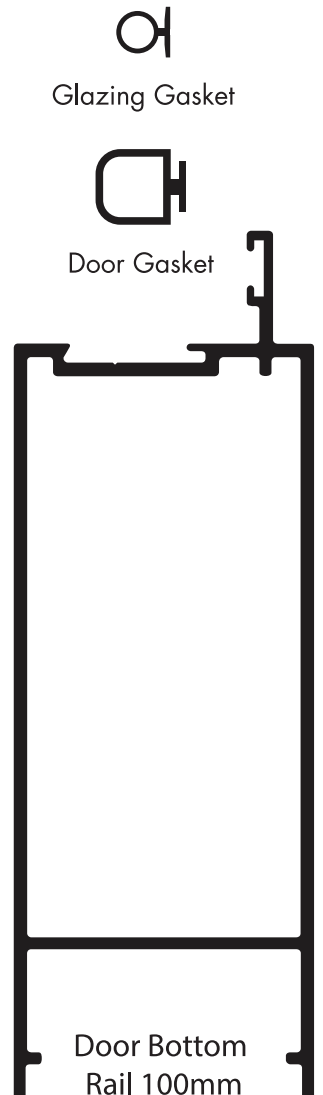

**BETA EXECUTIVE**

**DRYWALL**

***ELEVATION: DOOR & FULL HEIGHT GLAZED PANELS***

***90mm System***

# BETA<sup>®</sup> EXECUTIVE DRYWALL SYSTEM 90mm

Glazing 3 (Single Lip)

76 & 90mm Reversible Door Jamb 1.

90mm Reversible Door Jamb 2.

Reversible Glazing.

90mm Adaptor Section.

Spigot

Glazing 4 (Double Lip)

Glazing 5 (Glazing Base)

90° Corner Post

45° Corner Post

Astrigal Tee

Mid-Rail Filler

Door Stile  
70mm

Door Bottom  
Rail 100mm

Glazing Gasket

Door Gasket

ALL DRAWINGS ACTUAL SIZE