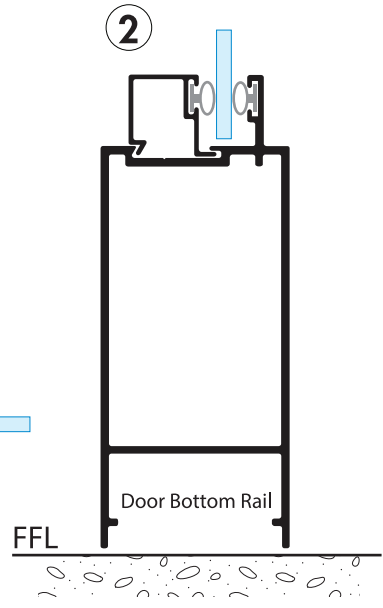

**BETA EXECUTIVE**

**DRYWALL**

***ELEVATION: DOOR & FULL HEIGHT GLAZED PANELS***

***90mm System***

# BASIC CROSS SECTIONS 90mm System

# BETA<sup>®</sup> EXECUTIVE DRYWALL SYSTEM 90mm

Glazing 3 (Single Lip)

76 & 90mm Reversible Door Jamb 1.

90mm Reversible Door Jamb 2.

Reversible Glazing.

90mm Adaptor Section.

Spigot

Glazing 4 (Double Lip)