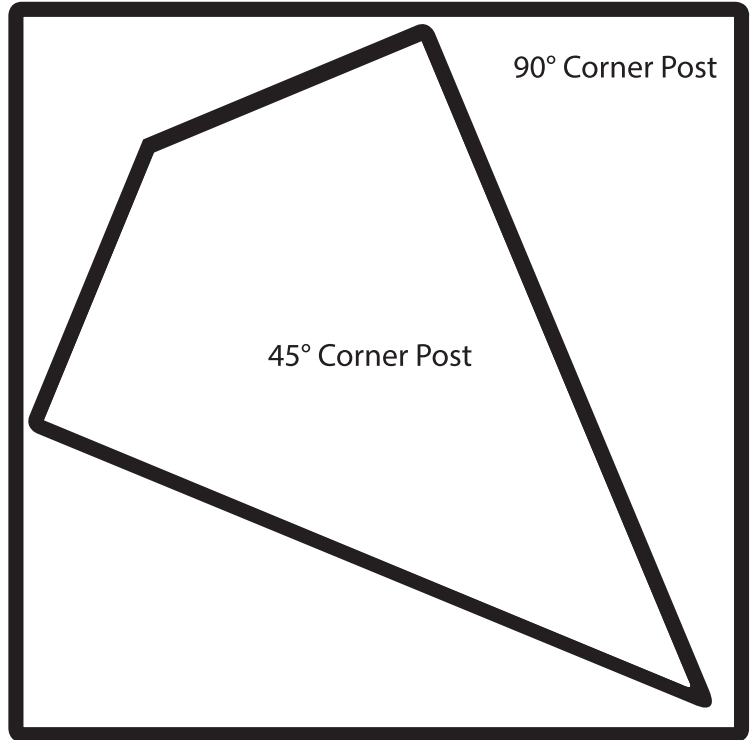

90mm Reversible Door Jamb 2.

90° Corner Post

45° Corner Post