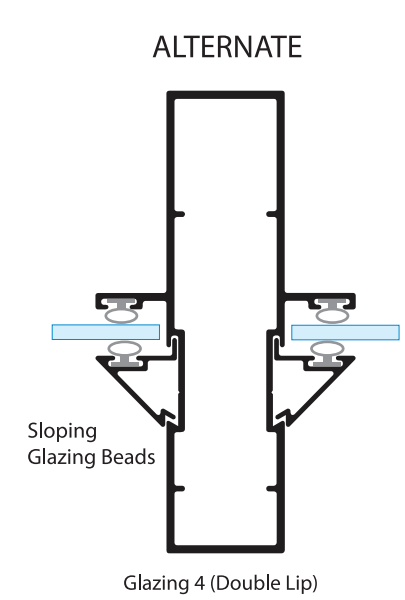

**BETA EXECUTIVE**

**DRYWALL**

***ELEVATION: DOOR & FULL HEIGHT GLAZED PANELS***

***90mm System***

# BASIC CROSS SECTIONS 90mm System

# BETA<sup>®</sup> EXECUTIVE DRYWALL SYSTEM 90mm

Glazing 3 (Single Lip)

76 & 90mm Reversible Door Jamb 1.

90mm Reversible Door Jamb 2.

Reversible Glazing.

90mm Adaptor Section.

Spigot

Glazing 4 (Double Lip)

Door Gasket

ALL DRAWINGS ACTUAL SIZE