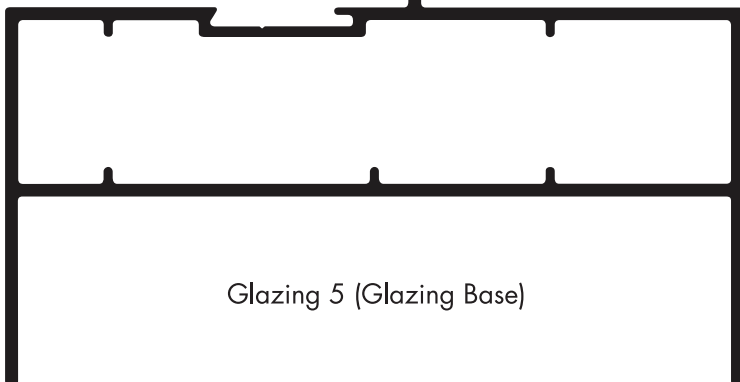

# BASIC CROSS SECTIONS 90mm System

# BETA<sup>®</sup> EXECUTIVE DRYWALL SYSTEM 90mm

Glazing 3 (Single Lip)

76 & 90mm Reversible Door Jamb 1.

90mm Reversible Door Jamb 2.

Reversible Glazing.

90mm Adaptor Section.

Spigot

Glazing 4 (Double Lip)