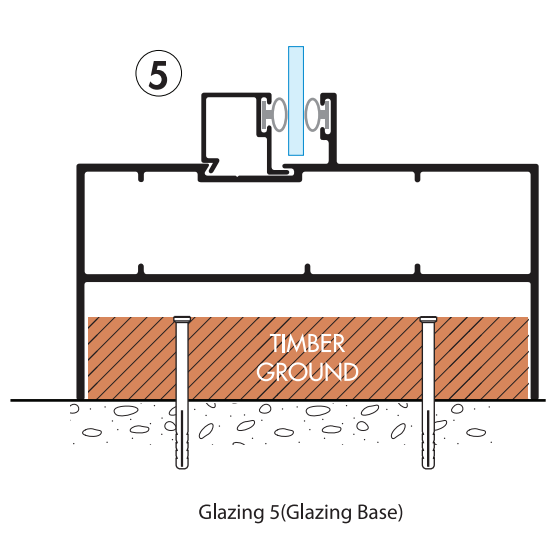

**BETA EXECUTIVE**

**DRYWALL**

***ELEVATION: DOOR & FULL HEIGHT GLAZED PANELS***

***90mm System***

# BASIC CROSS SECTIONS 90mm System

# BETA<sup>®</sup> EXECUTIVE DRYWALL SYSTEM 90mm

Glazing 3 (Single Lip)

76 & 90mm Reversible Door Jamb 1.

90mm Reversible Door Jamb 2.

Reversible Glazing.

90mm Adaptor Section.

Spigot

Glazing 4 (Double Lip)