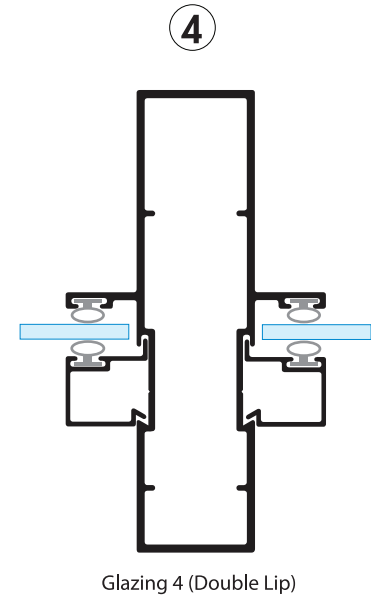

**BETA EXECUTIVE**

**DRYWALL**

***ELEVATION: DOOR & FULL HEIGHT GLAZED PANELS***

***90mm System***

# BASIC CROSS SECTIONS 90mm System

# BETA<sup>®</sup> EXECUTIVE DRYWALL SYSTEM 90mm

Glazing 3 (Single Lip)

76 & 90mm Reversible Door Jamb 1.

90mm Reversible Door Jamb 2.

Reversible Glazing.

90mm Adaptor Section.

Spigot

Glazing 4 (Double Lip)

Door Gasket

ALL DRAWINGS ACTUAL SIZE