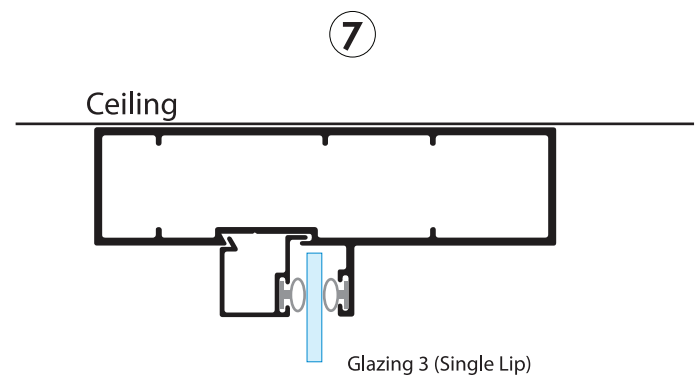

**BETA EXECUTIVE**

**DRYWALL**

***ELEVATION: DOOR & FULL HEIGHT GLAZED PANELS***

***90mm System***

# BASIC CROSS SECTIONS 90mm System

# BETA<sup>®</sup> EXECUTIVE DRYWALL SYSTEM 90mm

Glazing 3 (Single Lip)

76 & 90mm Reversible Door Jamb 1.

90mm Reversible Door Jamb 2.

Reversible Glazing.

90mm Adaptor Section.

Spigot

Glazing 4 (Double Lip)