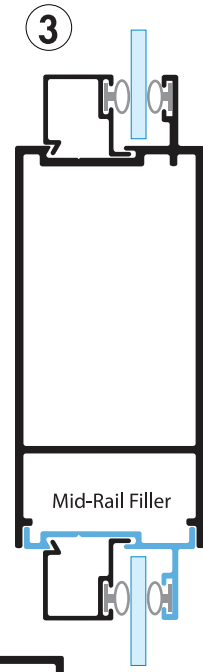

**BETA EXECUTIVE**

**DRYWALL**

***ELEVATION: DOOR & FULL HEIGHT GLAZED PANELS***

***90mm System***

# BASIC CROSS SECTIONS 90mm System

# BETA<sup>®</sup> EXECUTIVE DRYWALL SYSTEM 90mm

Glazing 3 (Single Lip)

76 & 90mm Reversible Door Jamb 1.

90mm Reversible Door Jamb 2.

Reversible Glazing.

90mm Adaptor Section.

Spigot

Glazing 4 (Double Lip)

Door Gasket

ALL DRAWINGS ACTUAL SIZE