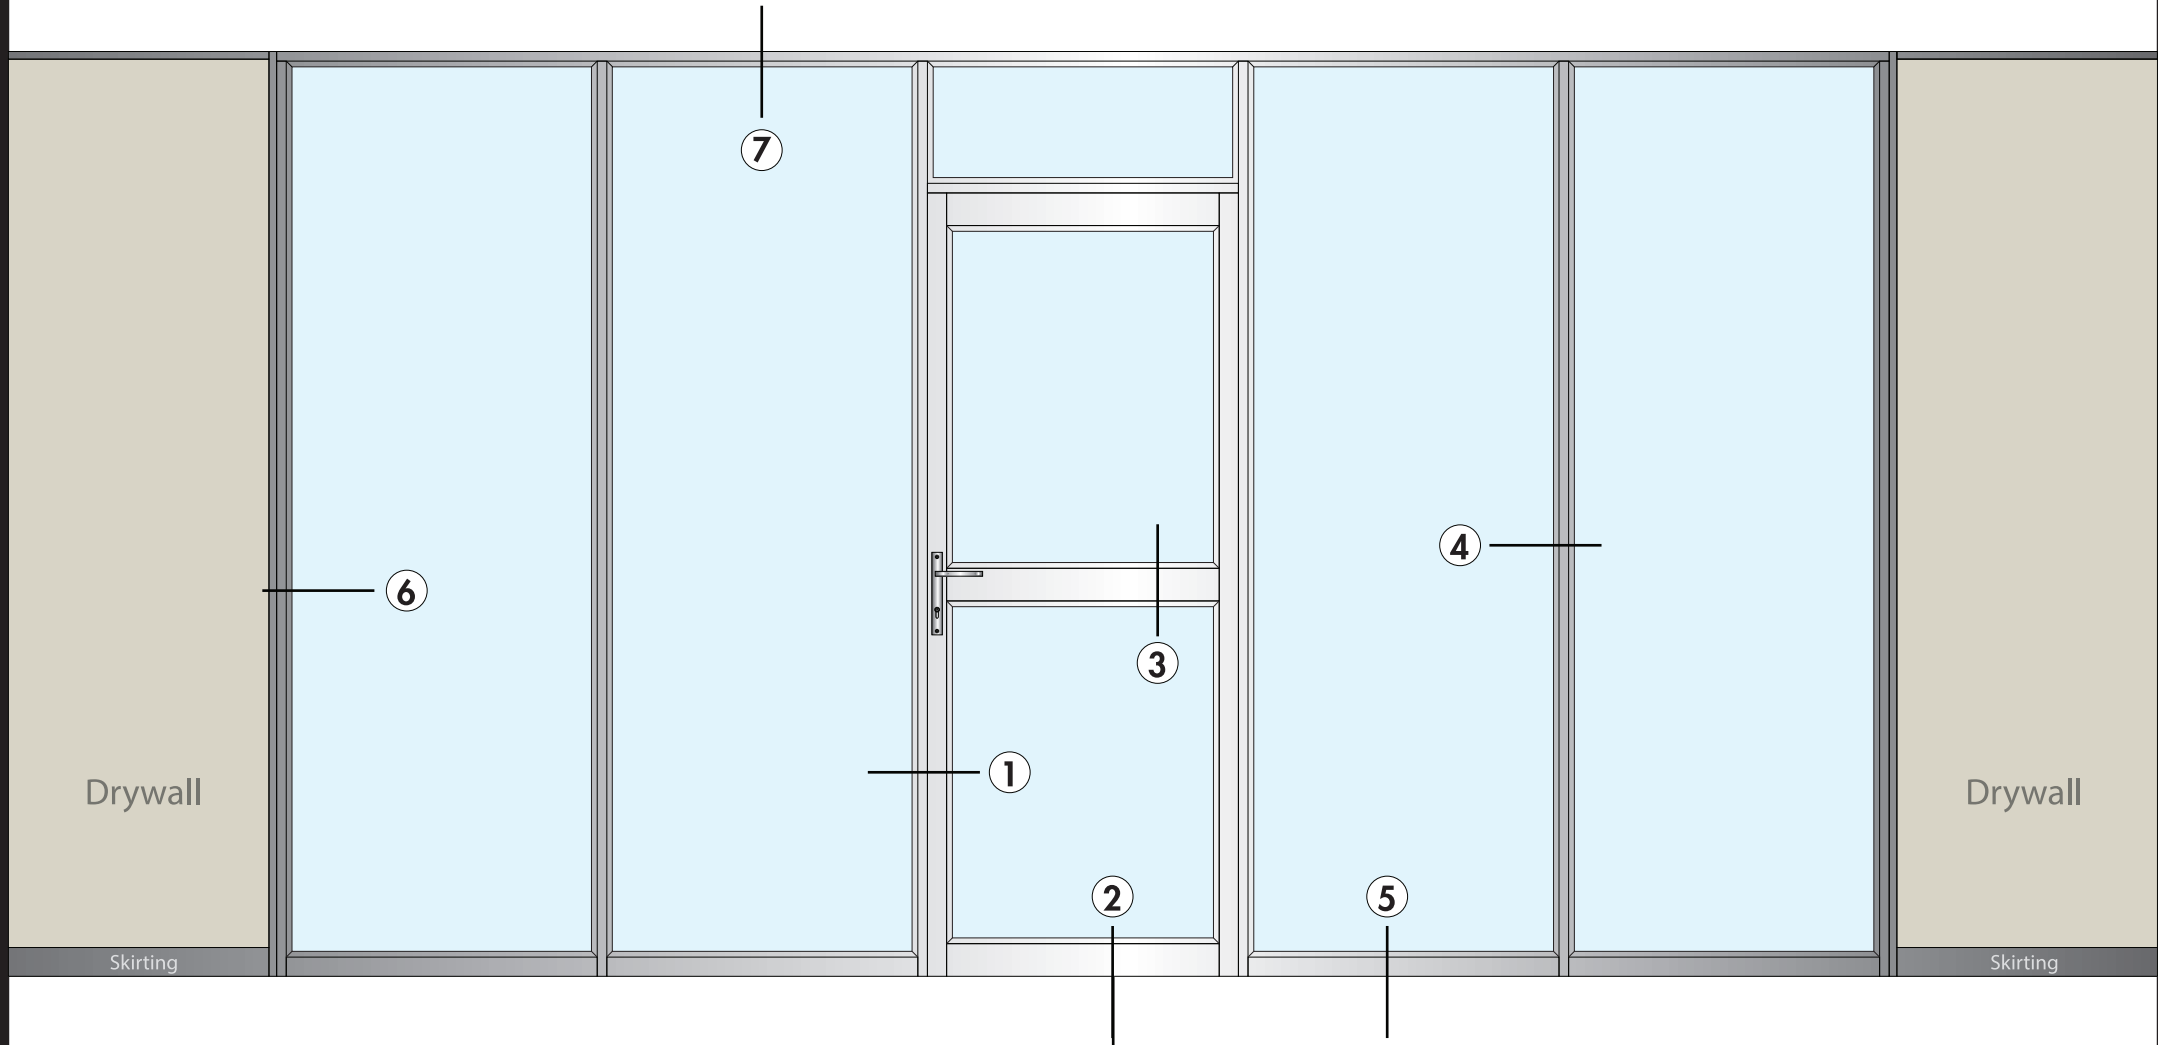

**BETA EXECUTIVE**

**DRYWALL**

***ELEVATION: DOOR & FULL HEIGHT GLAZED PANELS***

***90mm System***

# BASIC CROSS SECTIONS 90mm System

# BETA<sup>®</sup> EXECUTIVE DRYWALL SYSTEM 90mm

Glazing 3 (Single Lip)

76 & 90mm Reversible Door Jamb 1.

90mm Reversible Door Jamb 2.

Reversible Glazing.

90mm Adaptor Section.

Spigot

Glazing 4 (Double Lip)

Door Gasket

ALL DRAWINGS ACTUAL SIZE