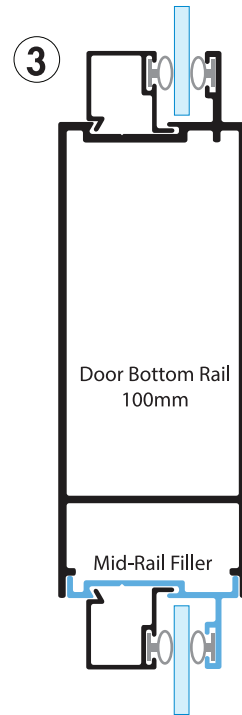

BETA

DRYWALL SYSTEM

BETA EXECUTIVE

BASIC CROSS SECTIONS 76mm System

1

2

3

4

ALTERNATE

5

6

7