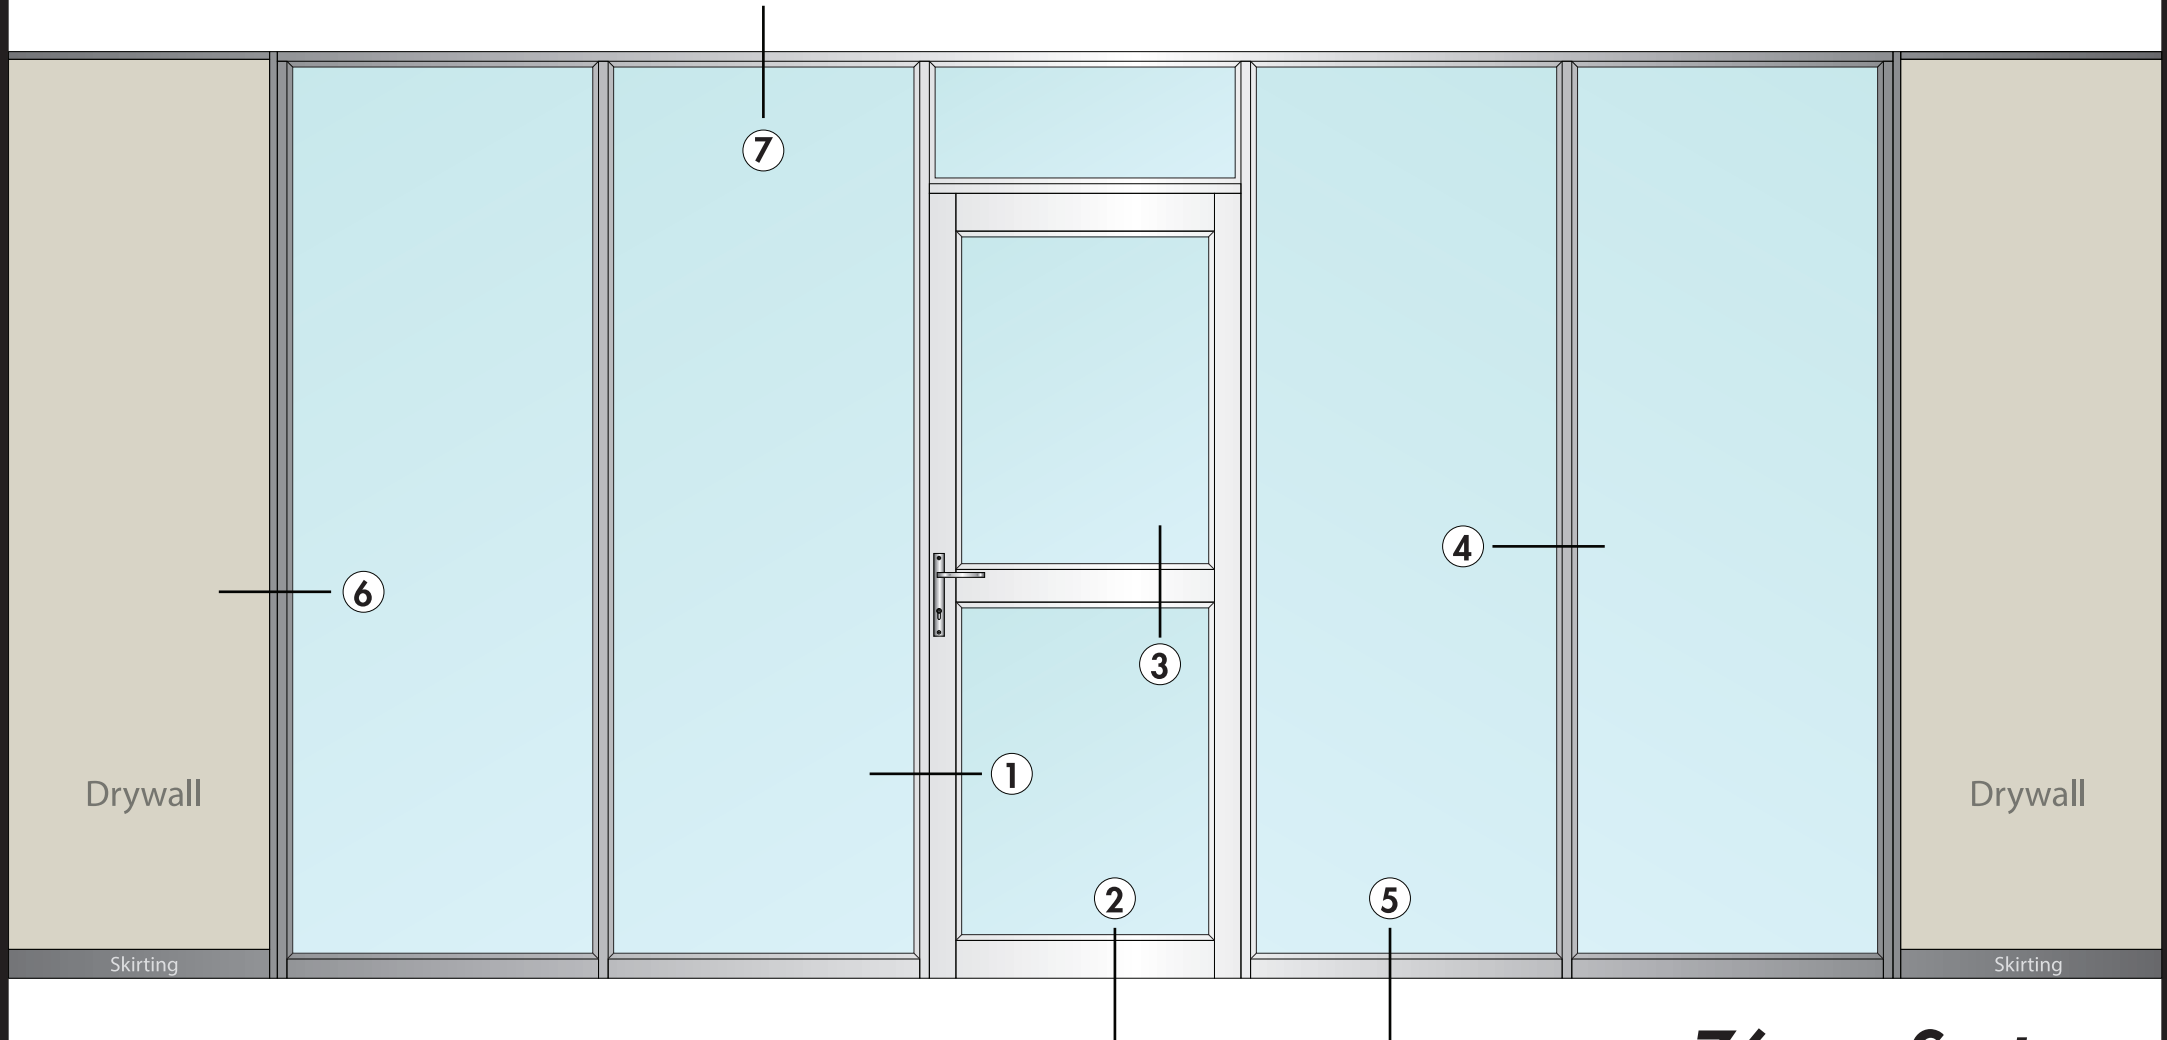

BETA EXECUTIVE

DRYWALL

ELEVATION: DOOR & FULL HEIGHT GLAZED PANELS

76mm System

BETA

DRYWALL SYSTEM

BETA EXECUTIVE

BASIC CROSS SECTIONS 76mm System

BETA[®] EXECUTIVE DRYWALL SYSTEM 76mm

Glazing Gasket

Door Gasket