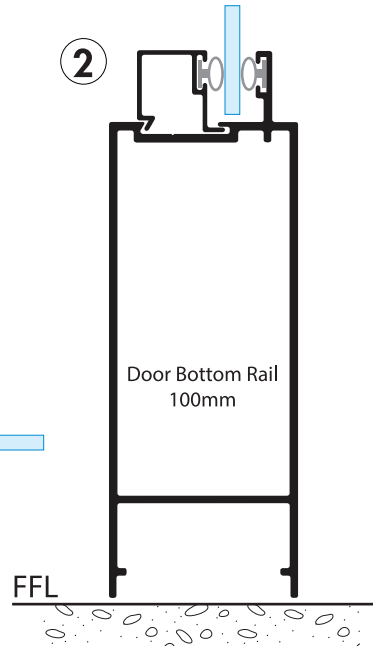

BETA

DRYWALL SYSTEM

BETA EXECUTIVE

BASIC CROSS SECTIONS 76mm System

1

2

3

4

ALTERNATE

5

6

7