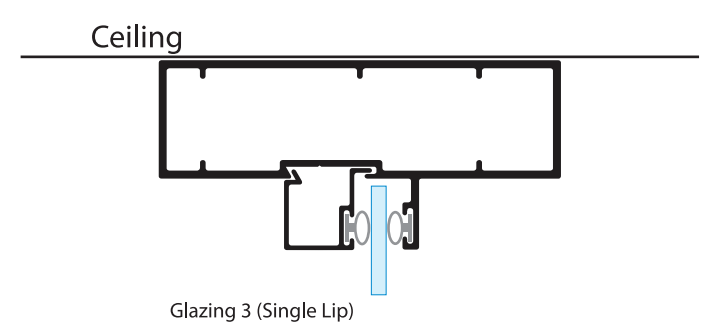

BETA EXECUTIVE

DRYWALL

ELEVATION: DOOR & FULL HEIGHT GLAZED PANELS

76mm System

BETA

DRYWALL SYSTEM

BETA EXECUTIVE

BASIC CROSS SECTIONS 76mm System

1

2

3

4

ALTERNATE

5

6

7

BETA[®] EXECUTIVE DRYWALL SYSTEM 76mm

Glazing Gasket

Door Gasket