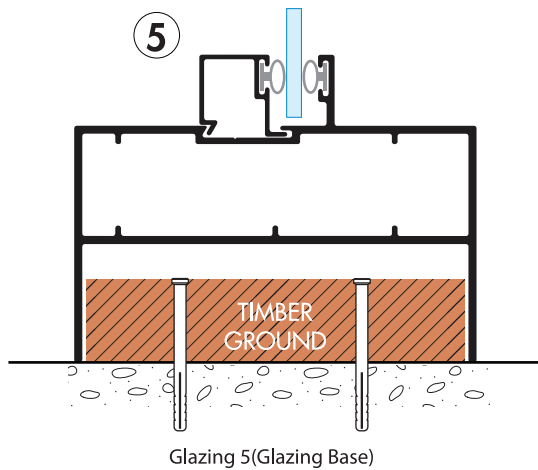

BETA EXECUTIVE

DRYWALL

ELEVATION: DOOR & FULL HEIGHT GLAZED PANELS

76mm System

BETA

DRYWALL SYSTEM

BETA EXECUTIVE

BASIC CROSS SECTIONS 76mm System

1

2

3

4

ALTERNATE

5

6

7

BETA[®] EXECUTIVE DRYWALL SYSTEM 76mm

Glazing Gasket

Door Gasket