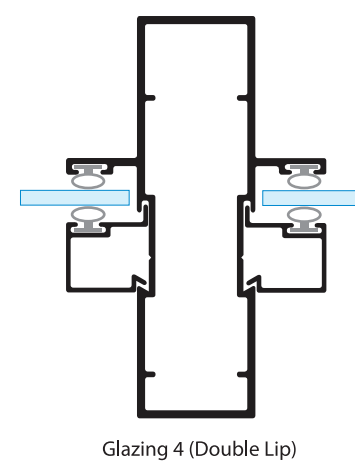

BETA EXECUTIVE

DRYWALL

ELEVATION: DOOR & FULL HEIGHT GLAZED PANELS

76mm System

BETA

DRYWALL SYSTEM

BETA EXECUTIVE

BASIC CROSS SECTIONS 76mm System

1

2

3

4

ALTERNATE

5

6

7

BETA[®] EXECUTIVE DRYWALL SYSTEM 76mm

Glazing Gasket

Door Gasket