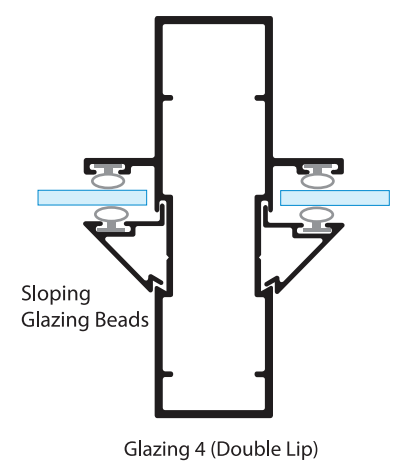

BETA EXECUTIVE

DRYWALL

ELEVATION: DOOR & FULL HEIGHT GLAZED PANELS

76mm System

BETA

DRYWALL SYSTEM

BETA EXECUTIVE

BASIC CROSS SECTIONS 76mm System

1

2

3

4

ALTERNATE

5

6

7

BETA[®] EXECUTIVE DRYWALL SYSTEM 76mm

Glazing Gasket

Door Gasket