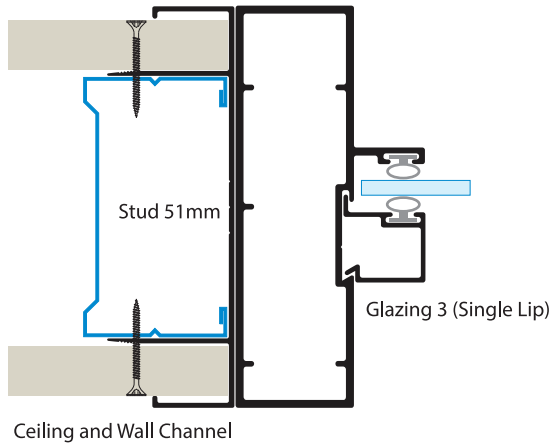

BETA EXECUTIVE

DRYWALL

ELEVATION: DOOR & FULL HEIGHT GLAZED PANELS

76mm System

BETA

DRYWALL SYSTEM

BETA EXECUTIVE

BASIC CROSS SECTIONS 76mm System

1

2

3

4

ALTERNATE

5

6

7

BETA[®] EXECUTIVE DRYWALL SYSTEM 76mm

Glazing Gasket

Door Gasket