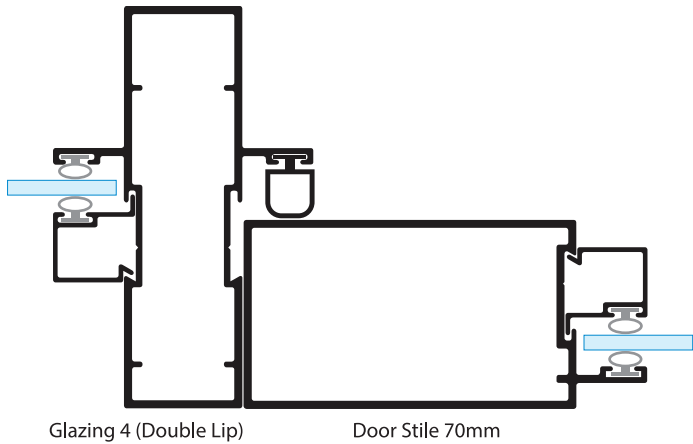

BETA EXECUTIVE

BASIC CROSS SECTIONS 76mm System

1