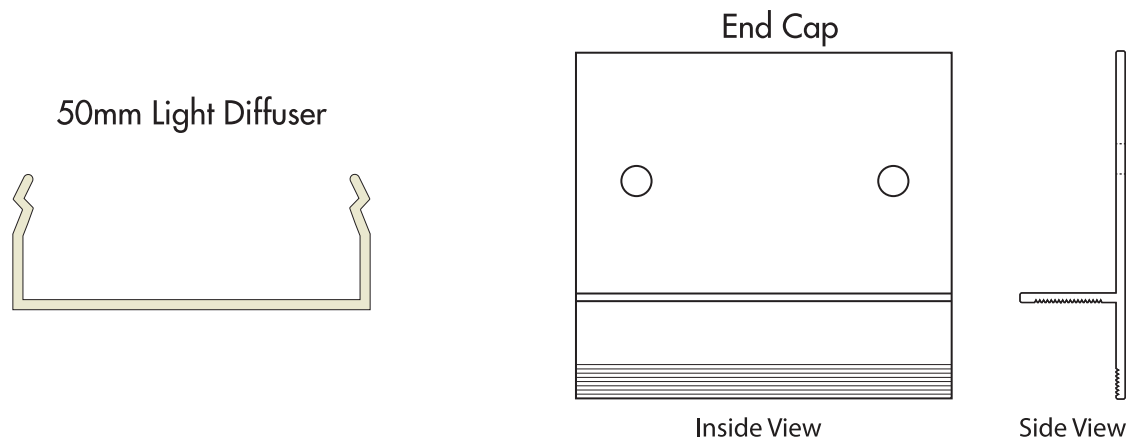

Recessed Light Trough 50mm

Length = 3,600m

ACTUAL SIZE

Standard Colour: Textured CAPCO White - To match top paint brands matt PVA

ASSEMBLY

Recommended L.E.D strip: 14.4 watt, 120 spots per metre.
4000K - Neutral White