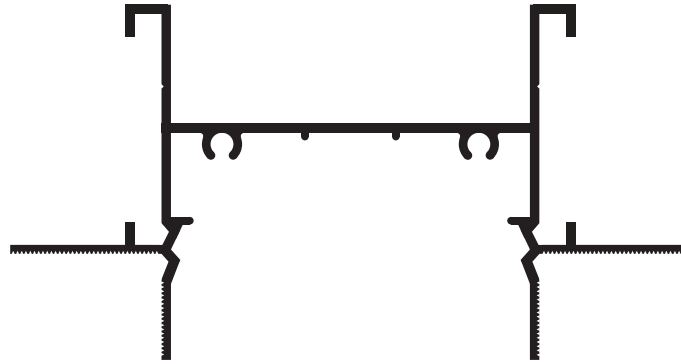

Recessed Light Trough 50mm

Length = 3,600m

ACTUAL SIZE

Standard Colour: Textured CAPCO White - To match top paint brands matt PVA

ASSEMBLY

Recommended L.E.D strip: 14.4 watt, 120 spots per metre.
4000K - Neutral White