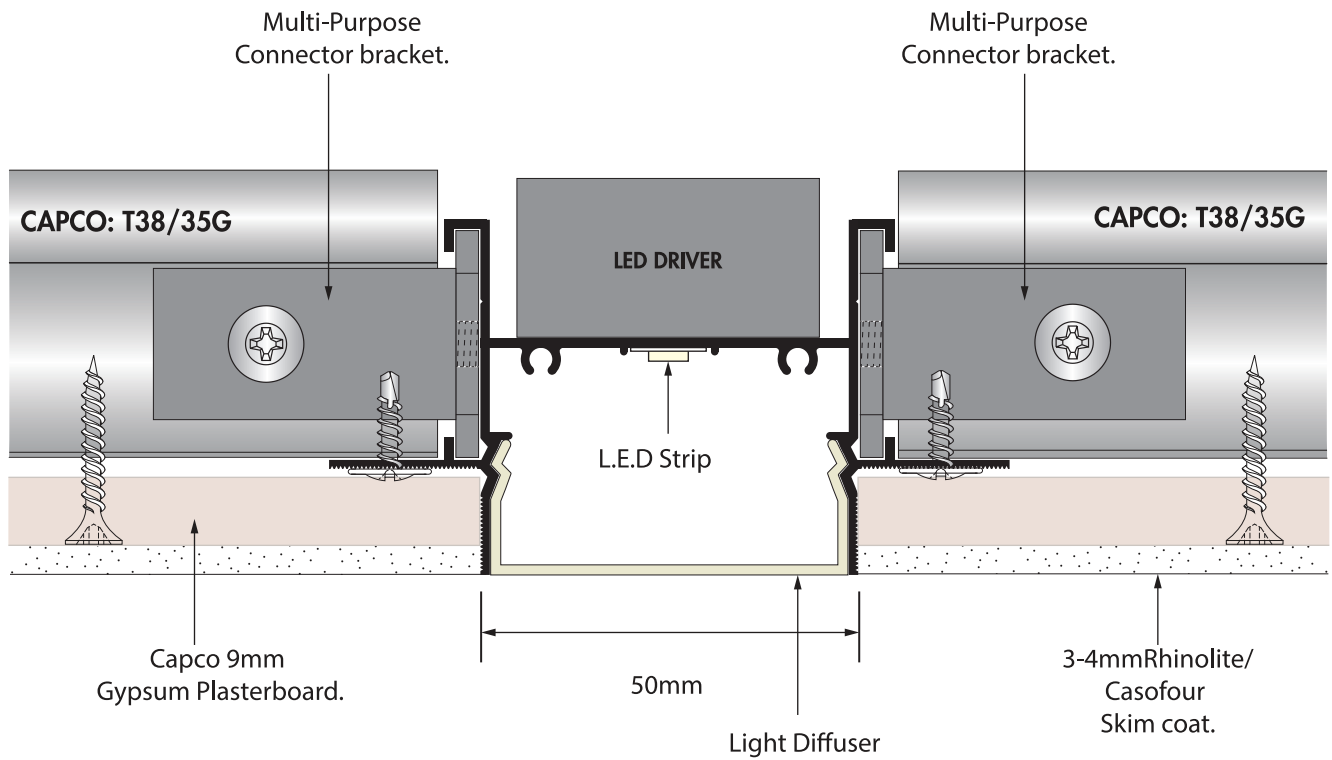

Recessed Light Trough 50mm

Length = 3,600m

ACTUAL SIZE

Standard Colour: Textured CAPCO White - To match top paint brands matt PVA

ASSEMBLY

Recommended L.E.D strip: 14.4 watt, 120 spots per metre.
4000K - Neutral White