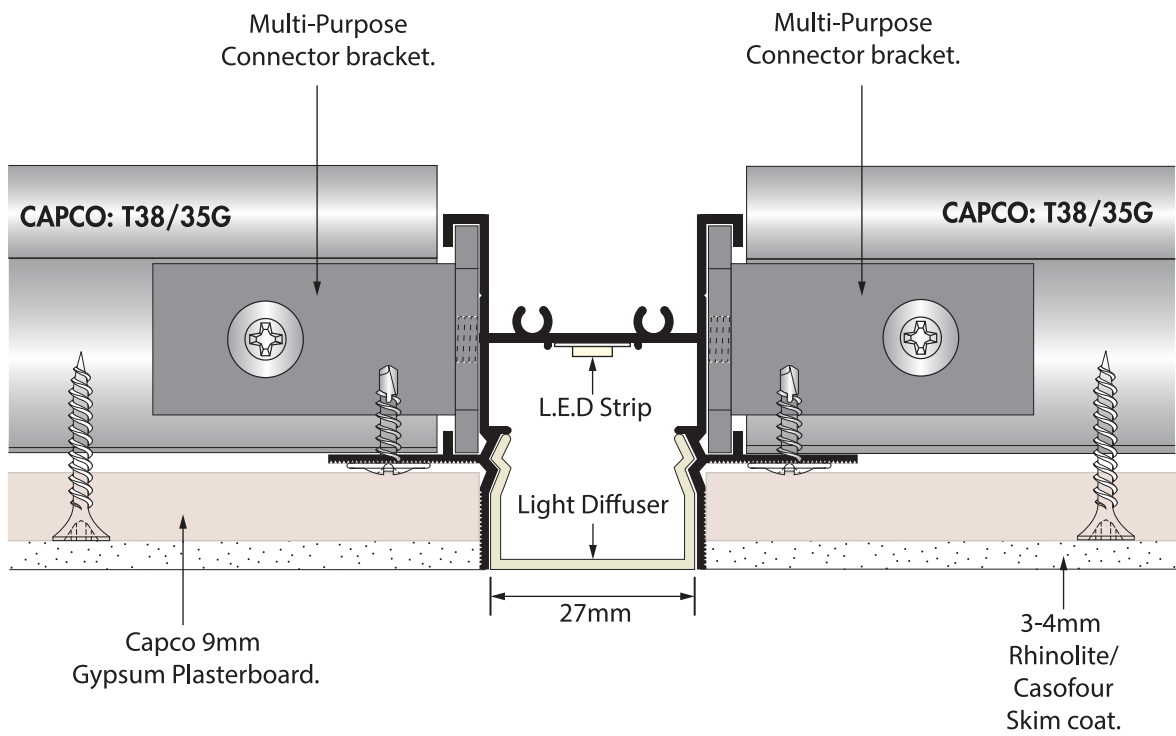

Recessed Light Trough 30mm

Length = 3,600m

ACTUAL SIZE

Standard Colour: Textured CAPCO White - To match top paint brands matt PVA

30mm Light Diffuser

End Cap

Inside View

Side View

ASSEMBLY

Recommended L.E.D strip: 14.4 watt, 120 spots per metre.
4000K - Neutral White