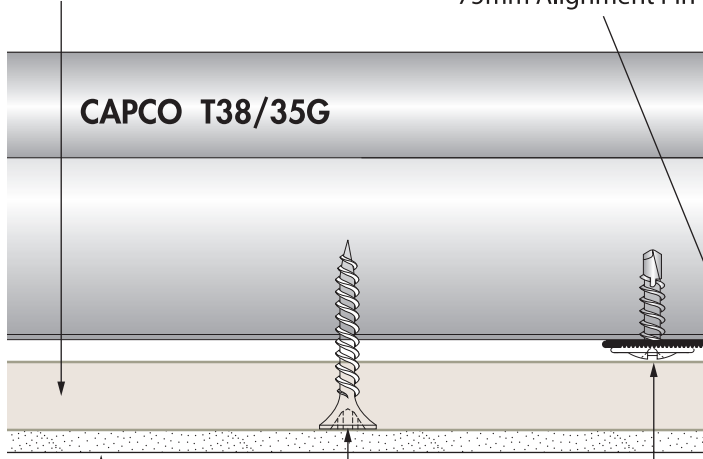

Plaster trim 25mm

Length = 3,600m

ACTUAL SIZE

Standard Colour: Textured CAPCO White - To match top paint brands matt PVA

CAN BE VENTILATED

ASSEMBLY

Capco 9mm Gypsum
Plasterboard.

3-4mm Rhinolite/Casofour
Skim coat.

25mm Drywall
screws.

4.2 x 13mm
Truss Screw.

Fixings:
32mm Self drilling, self tapping
drywall screws.

Note: Drywall screws fixed
into studs at
400mm or 600mm centers.

Plaster Trim 25

25

25mm

Drywall
Stud

DRYWALL

75mm Alignment Pin

Capco White Textured
epoxy coating.

Plaster Trim 25

BRICKWALL

Fixings:
5/6/36
Wall Anchors
at 450mm centers.

25mm

25mm