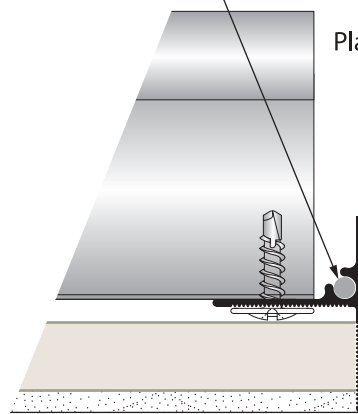

25mm Drywall
screws.

4.2 x 13mm
Truss Screw.

Fixings:
32mm Self drilling, self tapping
drywall screws.

Note: Drywall screws fixed
into studs at
400mm or 600mm centers.

Plaster Trim 25

25

25mm

Drywall
Stud

DRYWALL

75mm Alignment Pin

Capco White Textured
epoxy coating.

Plaster Trim 25

BRICKWALL

Fixings:
5/6/36
Wall Anchors
at 450mm centers.

25mm

25mm