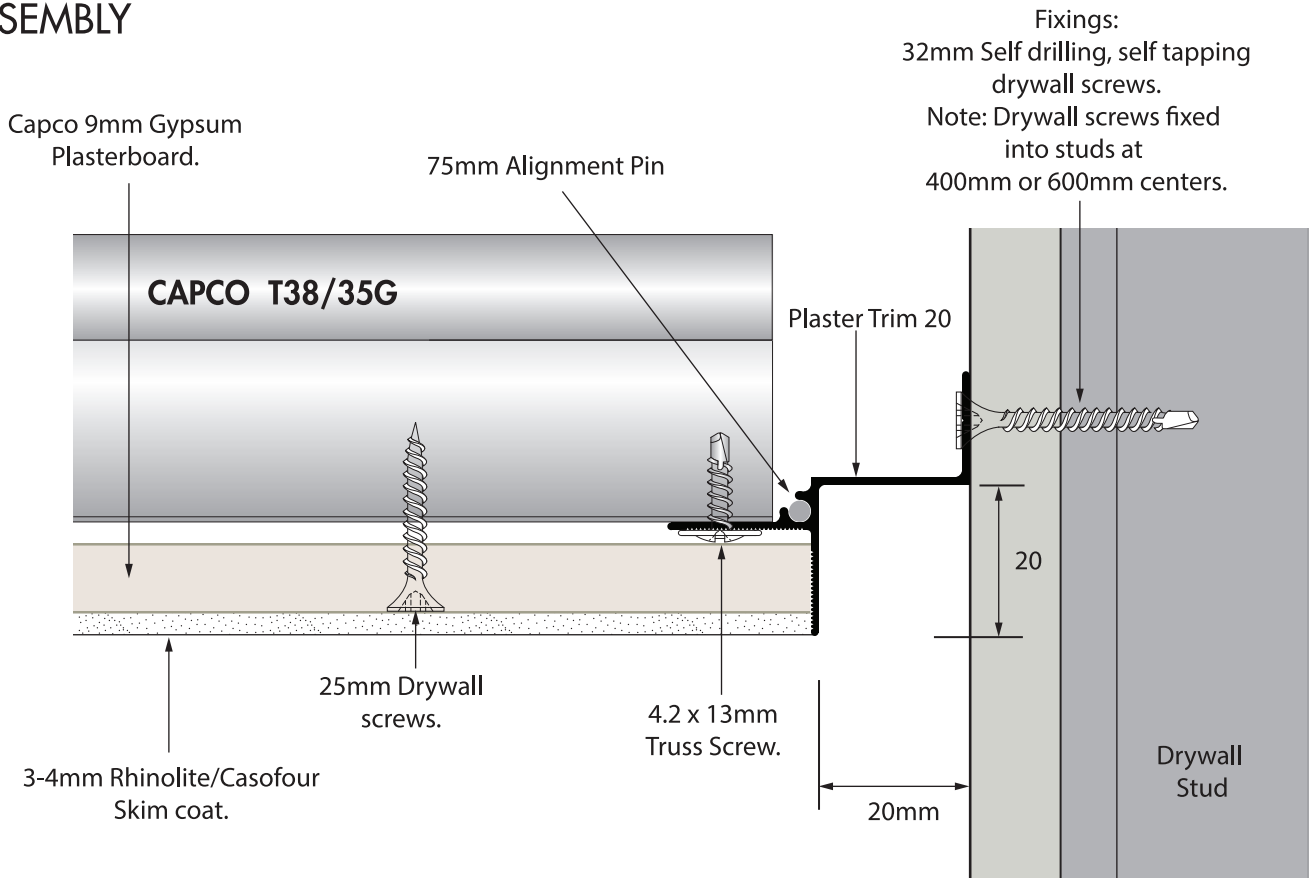

Plaster trim 20mm

Length = 3,600m

ACTUAL SIZE

Standard Colour: Textured CAPCO White - To match top paint brands matt PVA

CAN BE VENTILATED

ASSEMBLY

DRYWALL