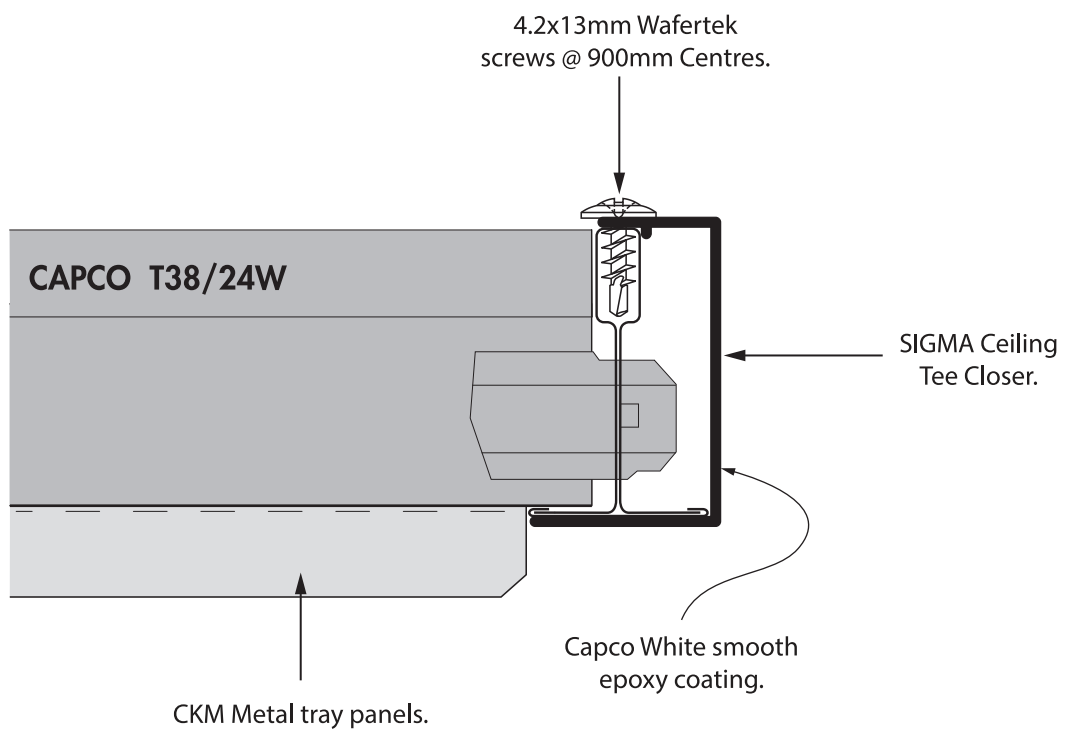

Ceiling Tee Closer

Length = 3,650m

ACTUAL SIZE

Standard Colour: CAPCO Smooth White - Colour Harmonised

ASSEMBLY

ASSEMBLY

HERA DESIGN
ACOUSTIC PANELS

ASSEMBLY