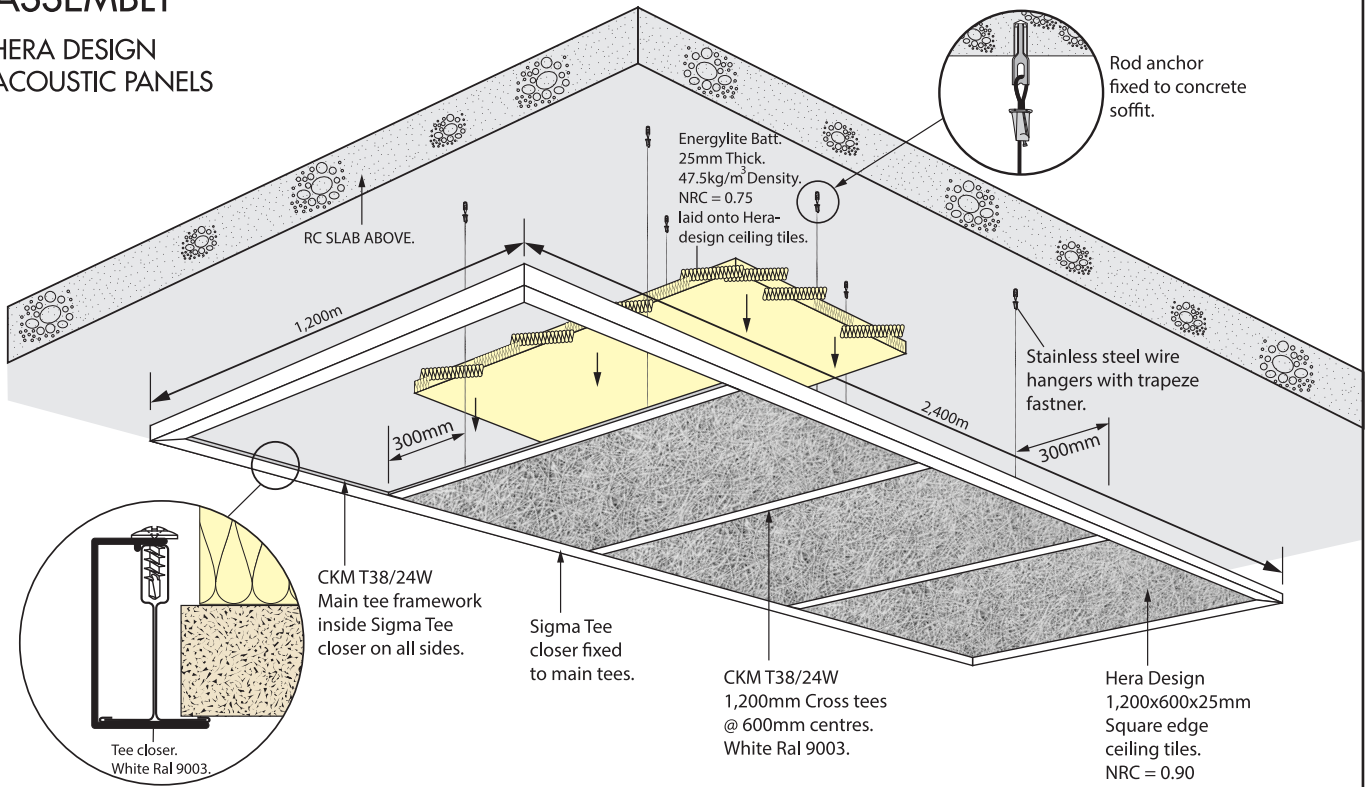

Ceiling Tee Closer

Length = 3,650m

ACTUAL SIZE

Standard Colour: CAPCO Smooth White - Colour Harmonised

ASSEMBLY

ASSEMBLY

HERA DESIGN
ACOUSTIC PANELS

ASSEMBLY

DAIKEN ACOUSTIC
CEILING TILES