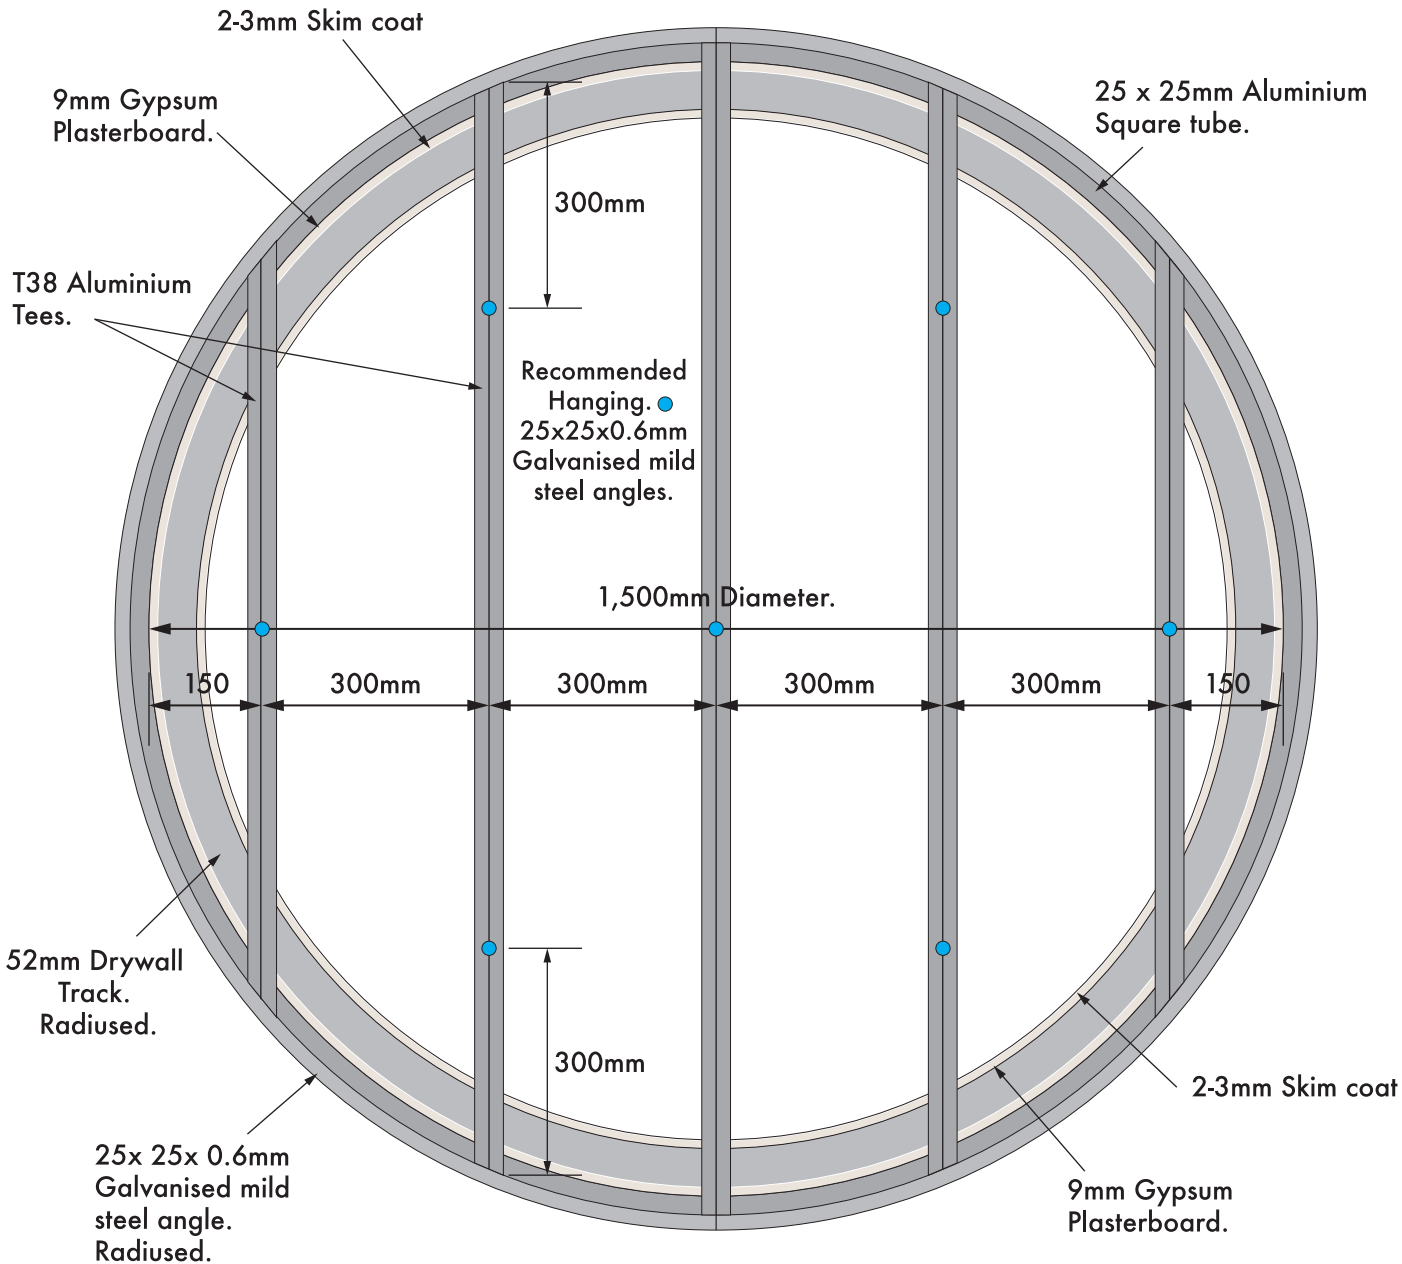

# CAPCO: INVERTED CIRCULAR BULKHEAD WITH LIGHT TROUGH.

TO BE SUSPENDED, BOARDED AND SKIMMED ON SITE.

## CAPCO: INVERTED CIRCULAR BULKHEAD FRAME WITH LIGHT TROUGH.

Plan View

Isometric View