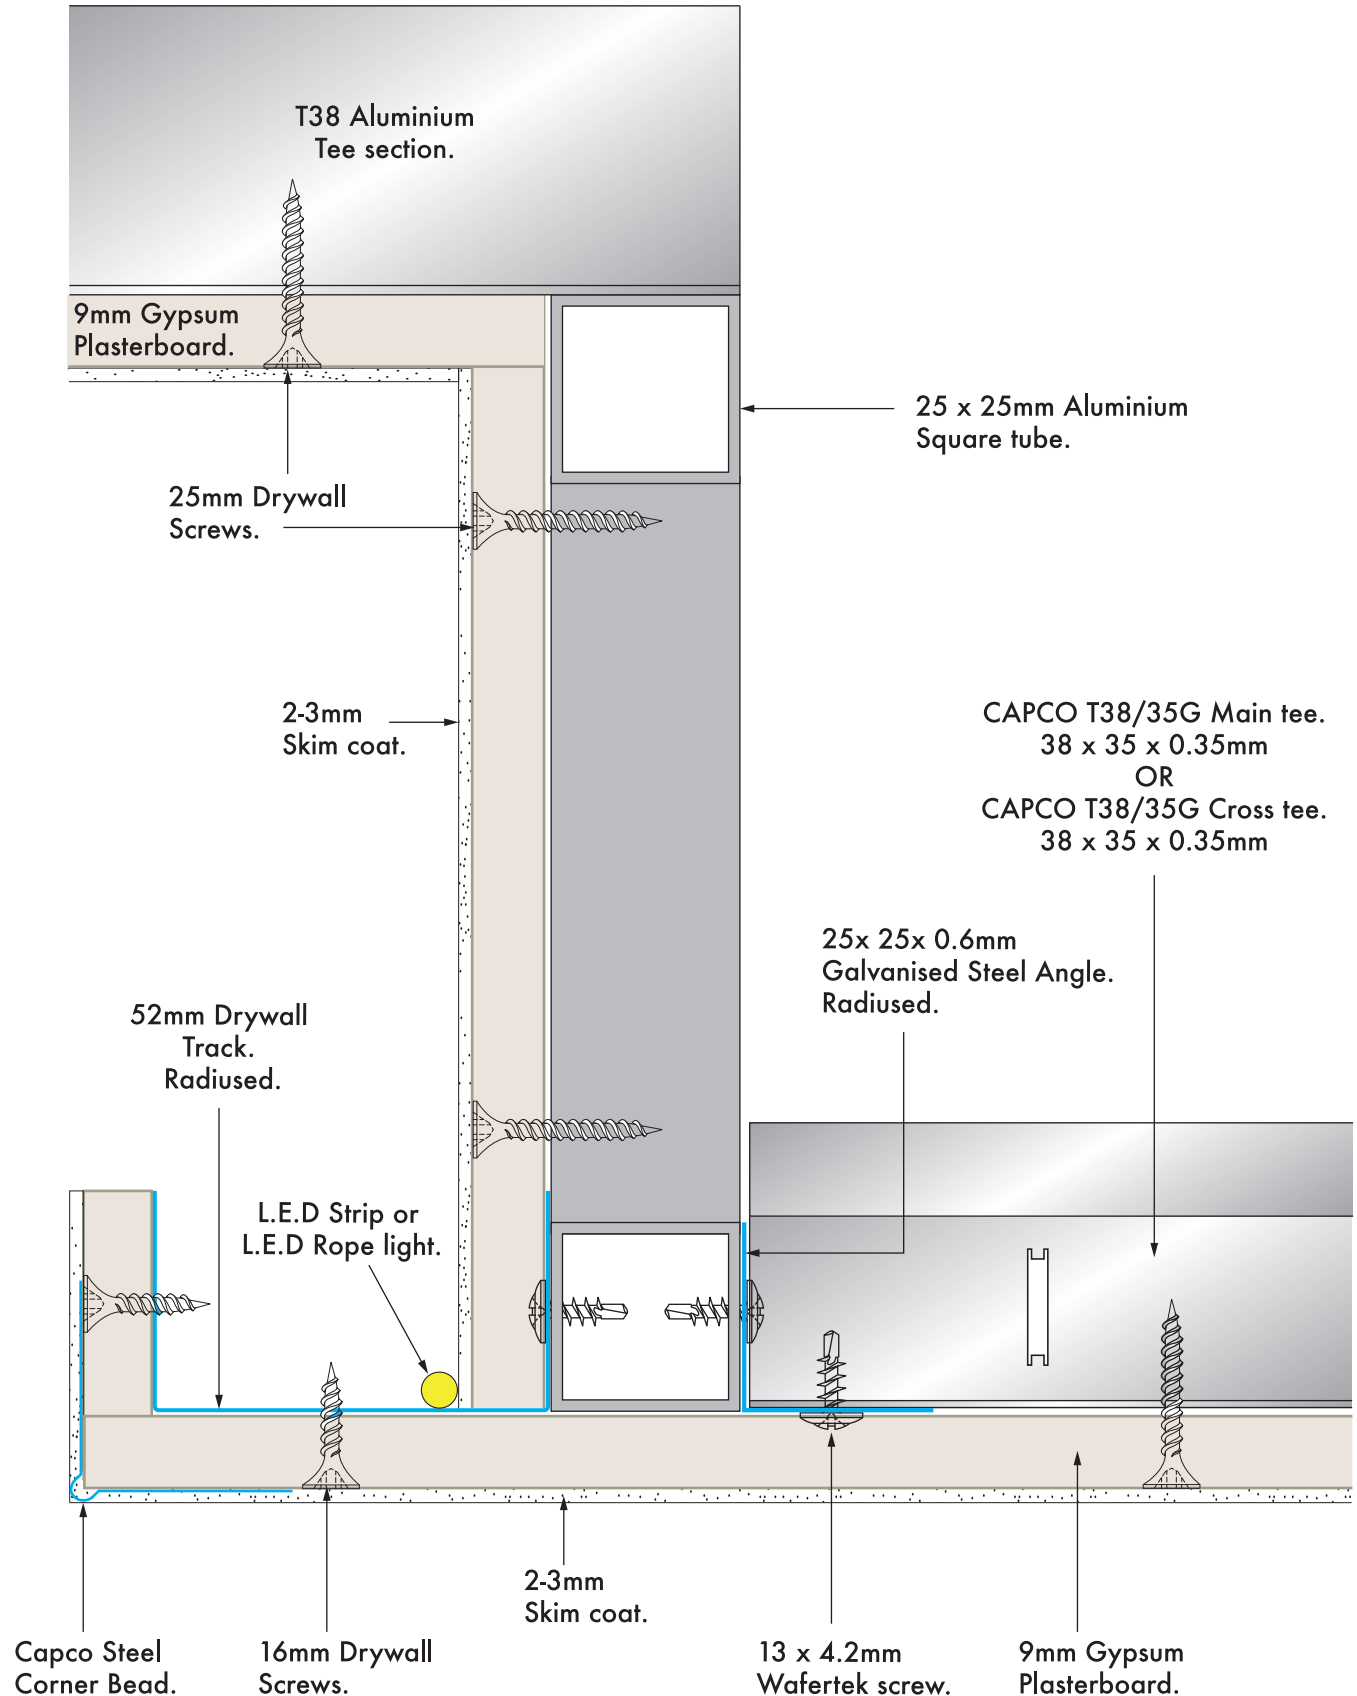

# CAPCO: INVERTED CIRCULAR BULKHEAD WITH LIGHT TROUGH.

TO BE SUSPENDED, BOARDED AND SKIMMED ON SITE.

## CAPCO: INVERTED CIRCULAR BULKHEAD FRAME WITH LIGHT TROUGH.

Plan View

Isometric View